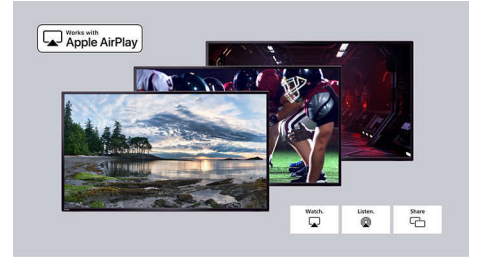

Works with Apple AirPlay

Effortlessly stream videos, photos, music, and more from your Apple device to your TV with AirPlay.