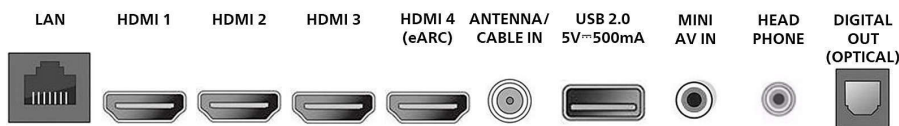

Multimedia Applications

- Multimedia connections: USB Storage Device
- Playback Formats: AAC (.MKV, .MP4, .MOV), AC3/ EAC3 (.MKV, .MP4, .MOV, .AC3), GIF (non-animated), H.264/AVC (.MKV, .MP4, .MOV), JPG, MP3(.MP3, .MKV), PCM (.WAV, .MKV, .MP4, .MOV), PNG, H.265/HEVC

Tuner/Reception/Transmission

- TV system: ATSC, NTSC
- Video Playback: NTSC
- Tuner bands: UHF, VHF
- Aerial input: 75 ohm F-type

Connectivity

- Wireless connection: Wireless LAN (802.11ac)
- HDMI features: 4K, eARC/ARC (HDMI 4)
- EasyLink (HDMI-CEC): One touch play, Power status, System info (menu language), System audio control, System standby
- USB 2.0 inputs: 1
- HDMI inputs: 4
- Other inputs: CVBS+Audio L/R in, Digital audio out (optical), Ethernet, Headphone out
- Audio Output - Digital: Optical (TOSLINK)

Power

- Power consumption: 140 W
- Standby power consumption: < 0.5 W
- Ambient temperature: 5°C to 40°C (41°F to 104°F)
- Main power: 120V/60Hz

Dimensions

- Wall mount compatible: 300 x 300 mm
- Set dimensions (W x H x D): 48.3 x 28.0 x 3.5 inch
- Product weight: 23.55 lb
- Set dimensions with stand (W x H x D): 48.3 x 30.6 x 11.2 inch
- Box dimensions (W x H x D): 53.1 x 33.0 x 5.7 inch
- Weight incl. packaging: 32.76 lb
- Product weight with stand: 23.94 lb
- Stand width: 39.13 inch

Accessories

- Included: Batteries for remote control, Quick start guide, Remote control, Screws, Tabletop stand

Network Services

- TV Operating System: Roku OS

Issue date 2024-01-04

© 2024 Koninklijke Philips N.V.
All Rights reserved.

Version: 6.6.1

Specifications are subject to change without notice.
Trademarks are the property of Koninklijke Philips N.V.
or their respective owners.

UPC: 6 09585 25602 6

www.philips.com

* Roku, Roku TV, the Roku logo, and the purple d-pad design are trademarks of Roku, Inc. All other trademarks and logos herein are the property of their respective owners.
* The terms HDMI and HDMI HighDefinition Multimedia Interface, and the HDMI Logo are trademarks or registered trademarks of HDMI Licensing Administrator, Inc. in the United States and other countries.
* Dolby, Dolby Audio, and the double-D symbol are registered trademarks of Dolby Laboratories Licensing Corporation.
* Apple, Apple Home, AirPlay, HomeKit and Siri are trademarks of Apple Inc., registered in the U.S. and other countries and regions. This Philips Roku TV is compatible with AirPlay 2 and HomeKit, and requires iOS 12.3 or later or macOS 10.14.5 or later.
* Google and Google Home are trademarks of Google LLC. Third party features and services may be subject to change or removal without notice.
* Content resolution is based on TV compatibility and may vary by channel. Channels are subject to change, vary by region, and may require payment. Roku search does not work with all channels.
* Payment required for some channels and content. Channels can change and vary by region.