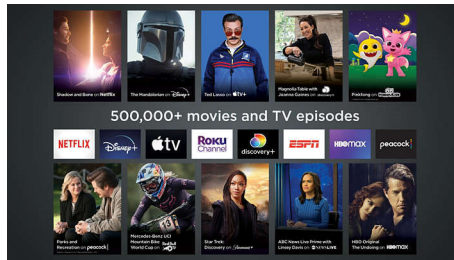

500,000+ movies & TV episodes

Get more from your TV. Choose from a large selection of entertainment across popular streaming services.