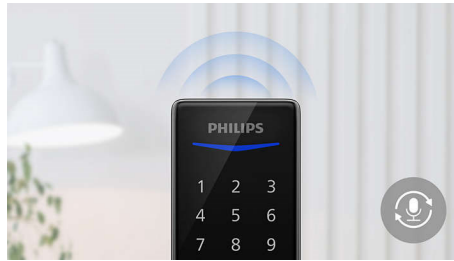

Voice guide

Voice guidance guides you through configuration of the lock without the need for an instruction manual. English, French, and Spanish voice guides are available.