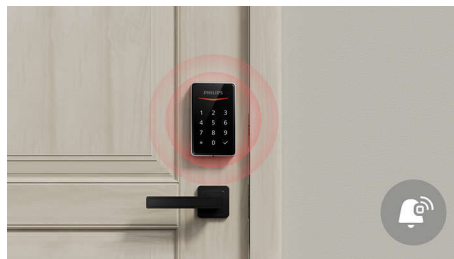

Multiple alert function

This electronic door lock is equipped with a lockout alarm, a low battery alert, away mode

DDL210X25KN0/37

for vacations, privacy mode and other security features to ensure the safety of your home at all times. Safer and more secure, Philips electronic deadbolt brings a new smart experience.

Modern design

Modern design fits your door. High quality touch screen keypad, available in multiple finishes. This digital door lock improves doors of any style.