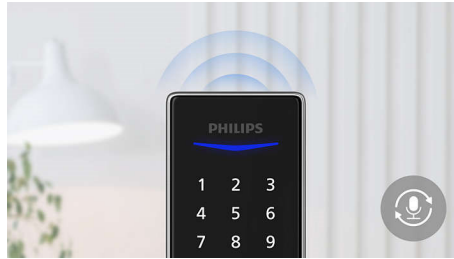

Voice guide

Voice guidance guides you through configuration of the lock without the need for an instruction manual. English, French, and Spanish voice guides are available.