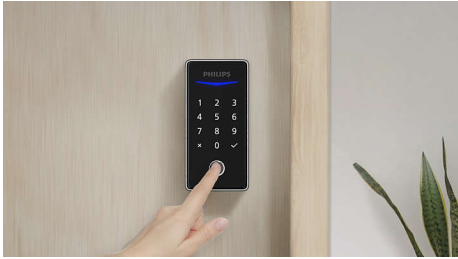

Electronic deadbolt
Fingerprint unlock Keyless, One-time PIN code, Easy assembling

Highlights

Keyless entry

This lock stores up to 20 PIN codes and 50 fingerprints. Unlocking your door with a PIN code or fingerprint is much easier and faster than using a key. With the auto lock setting, you do not have to worry about forgetting to lock the door.