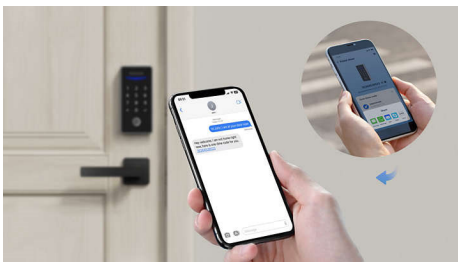

# Fingerprint access

Instant and accurate identification

Your fingerprint is your key! This lock can record up to 50 fingerprints and 20 PIN codes. You can also share one-time PIN codes easily with your family members and friends, no Bluetooth or Wi-Fi required.

# PHILIPS

Electronic deadbolt  
Fingerprint unlock Keyless, One-time PIN code, Easy assembling

## Keyless entry

This lock stores up to 20 PIN codes and 50 fingerprints. Unlocking your door with a PIN code or fingerprint is much easier and faster than using a key. With the auto lock setting, you do not have to worry about forgetting to lock the door.

## Simple sharing

Works with Philips Home Access app to remotely generate a one-time PIN without a Wi-Fi bridge or Bluetooth connection. You can easily share unlimited one-time PIN codes for your home with friends, family members, or anyone you want.