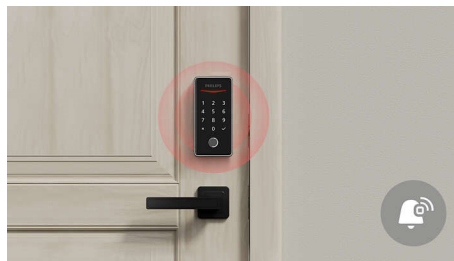

Multiple alert function

This electronic door lock is equipped with a lockout alarm, a low battery alert, away mode for vacations, privacy mode and other security features to ensure the safety of your home at all times. Safer and more secure, Philips electronic deadbolt brings a new smart experience.

DDL210XP5KA0/37