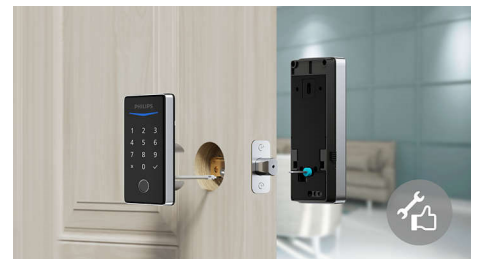

Easy installation

The door lock installs in minutes with just a screwdriver and is suitable for most standard door preps.