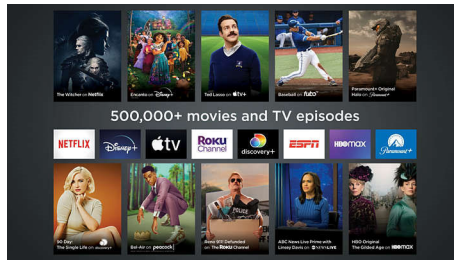

Entertainment and simple home

Quickly access your cable box, satellite, HDTV antenna, and favorite streaming channels all from your home screen.

Works with voice assistants

Easily control your TV from anywhere in the room with just your voice. Compatible with Siri, Alexa, or Hey Google.

4K HDR10 and HLG HDR

Experience extraordinary picture quality with UHD resolution, combined with HDR for sharp contrast and unbelievably vivid colors.

500,000+ movies & TV episodes

Get more from your TV. Choose from a large selection of entertainment across popular streaming services.