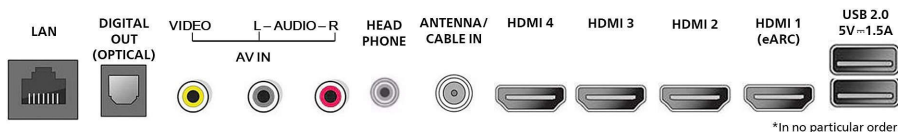

- Number of HDMI connections: 4
- Wireless connection: Wireless LAN (802.11ac)
- Other connections: Headphone out, Ethernet, CVBS+Audio L/R in
- HDMI features: 4K, Audio Return Channel (HDMI 1)
- EasyLink (HDMI-CEC): One touch play, Power status, System info (menu language), System audio control, System standby
- Audio Output - Digital: Optical
- Number of USB 2.0: 2

Power

- Power consumption: 66 W
- Standby power consumption: < 0.5 W
- Ambient temperature: 5°C to 40°C (41°F to 104°F)
- Main power: 120V/60Hz

Dimensions

- Product weight (lb): 15.00 lb
- Box height (inch): 25.0 inch
- Box width (inch): 40.7 inch
- Box depth (inch): 5.8 inch
- Wall mount compatible: 200 x 200 mm
- Set Width (inch): 37.8 inch
- Set Height (inch): 22.1 inch
- Set Depth (inch): 3.5 inch
- Set width (with stand) (inch): 37.8 inch
- Set depth (with stand) (inch): 7.3 inch
- Set height (with stand) (inch): 23.8 inch
- Product weight (+stand) (lb): 15.14 lb
- Weight incl. Packaging (lb): 21.56
- Stand width (inch): 33.7 inch

Accessories

- Included: Quick start guide, Remote control, Batteries for remote control, Tabletop Stand, Screws

Network Services

- TV Operating System: Roku OS

Issue date 2023-12-15

Version: 1.1.1

© 2023 Koninklijke Philips N.V.
All Rights reserved.