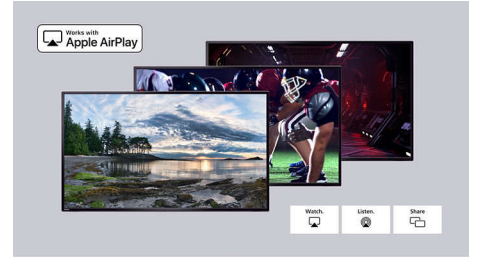

Upgrade your viewing experience

- 4K High-Definition Resolution for ultra-sharp images
- Perfect Motion Rate (PMR) 120 for smooth motion sharpness
- Elegant stand and 3-sided borderless design

PHILIPS

ROKU TV

6600 series LED LCD TV
43" class 4K UHD 2160p, HDR / 120PMR, Bezel-Less Design

43PUL6673/F7

Highlights

Sleek borderless design

With an elegant stand and 3-sided borderless display, enhance the look of any room with this sleek TV.

Entertainment and simple home

Quickly access your cable box, satellite, HDTV antenna, and favorite streaming channels all from your home screen.

Works with Apple AirPlay

Effortlessly stream videos, photos, music, and more from your Apple device to your TV with AirPlay.

Free Roku mobile app

Free Roku mobile app with easy search, control, and more

Specifications

Picture/Display

- Aspect ratio: Widescreen(16:9)
- Contrast ratio (typical): 5000:1
- Response time (typical): 6.5 ms
- Diagonal screen size (inch): 43 inch
- Diagonal screen size (metric): 109.2 cm
- Backlight: LED
- Panel resolution: 3840x2160p
- Picture enhancement: Dynamic contrast, 120 PMR, HDR10, HLG
- Visible screen diagonal (inch): 42.5 inch
- Display screen type: LCD UltraHD Display
- Viewing angle: 178° (H) / 178° (V)