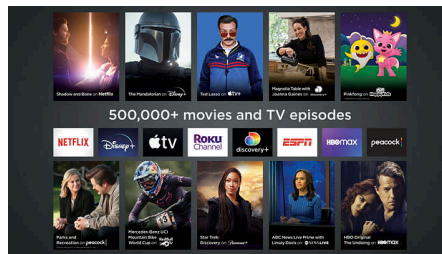

Works with Apple AirPlay

Effortlessly stream videos, photos, music, and more from your Apple device to your TV with AirPlay.

4K HDR10 and HLG HDR

Experience extraordinary picture quality with UHD resolution, combined with HDR for sharp contrast and unbelievably vivid colors.

#1 smart TV platform in the US

Get more from your TV. Choose from a large selection of entertainment across popular streaming services.

Works with voice assistants

Easily control your TV from anywhere in the room with just your voice. Compatible with Siri, Alexa, or Hey Google.

Perfect Motion Rate

Unprecedented motion sharpness for sports, movies, or any fast-paced scenery with incredible clarity.

The Roku Channel

Stream hit movies, TV shows, 350+ live channels, family entertainment and more for free.