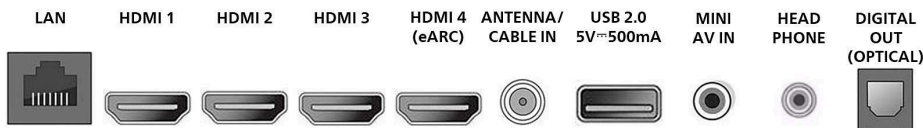

Multimedia Applications

Multimedia connections: USB Storage Device
Playback Formats: AAC (.MKV, .MP4, .MOV), AC3/EAC3 (.MKV, .MP4, .MOV, .AC3), GIF (non-animated), H.264/AVC (.MKV, .MP4, .MOV), JPG, MP3(.MP3, .MKV), PCM (.WAV, .MKV, .MP4, .MOV), PNG, H.265/HEVC

Tuner/Reception/Transmission

TV system: ATSC, NTSC
Video Playback: NTSC
Tuner bands: UHF, VHF
Aerial input: 75 ohm F-type

Connectivity

Wireless connection: Wireless LAN (802.11ac)
HDMI features: 4K, eARC/ARC (HDMI 4)
EasyLink (HDMI-CEC): One touch play, Power status, System info (menu language), System audio control, System standby
USB 2.0 inputs: 1
HDMI inputs: 4

Other inputs: CVBS+Audio L/R in, Digital audio out (optical), Ethernet, Headphone out
Audio Output - Digital: Optical (TOSLINK)

Power

Power consumption: 90 W
Standby power consumption: < 0.5 W
Ambient temperature: 5°C to 40°C (41°F to 104°F)
Main power: 120V/60Hz

Dimensions

Wall mount compatible: 300 x 300 mm
Set dimensions (W x H x D): 37.7 x 22.0 x 3.4 inch
Product weight: 14.77 lb
Set dimensions with stand (W x H x D): 37.7 x 23.8 x 8.3 inch
Box dimensions (W x H x D): 42.3 x 25.7 x 5.6 inch
Weight incl. packaging: 20.16 lb
Product weight with stand: 14.99 lb
Stand width: 34.07 inch

Accessories

Included: Batteries for remote control, Quick start guide, Remote control, Screws, Tabletop stand

Network Services

TV Operating System: Roku OS

* Roku, Roku TV, the Roku logo, and the purple d-pad design are trademarks of Roku, Inc. All other trademarks and logos herein are the property of their respective owners.

* The terms HDMI and HDMI HighDefinition Multimedia Interface, and the HDMI Logo are trademarks or registered trademarks of HDMI Licensing Administrator, Inc. in the United States and other countries.

* Dolby, Dolby Audio, and the double-D symbol are registered trademarks of Dolby Laboratories Licensing Corporation.

* Apple, Apple Home, AirPlay, HomeKit and Siri are trademarks of Apple Inc., registered in the U.S. and other countries and regions. This Philips Roku TV is compatible with AirPlay 2 and HomeKit, and requires iOS 12.3 or later or macOS 10.14.5 or later.

* Google and Google Home are trademarks of Google LLC. Third party features and services may be subject to change or removal without notice.

* Content resolution is based on TV compatibility and may vary by channel. Channels are subject to change, vary by region, and may require payment. Roku search does not work with all channels.

* Payment required for some channels and content. Channels can change and vary by region.