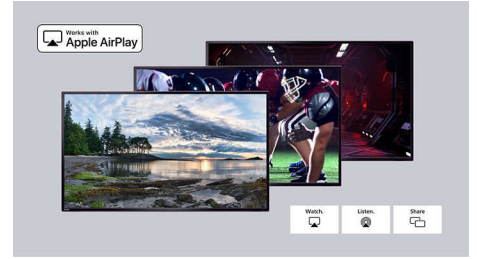

Upgrade your viewing experience

- 4K High-Definition Resolution for ultra-sharp images
- Perfect Motion Rate (PMR) 120 for smooth motion sharpness
- Elegant stand and 3-sided borderless design

PHILIPS

ROKU TV

6600 series LED LCD TV
50" class 4K UHD 2160p, HDR / 120PMR, Bezel-Less Design

Highlights

Sleek borderless design

With an elegant stand and 3-sided borderless display, enhance the look of any room with this sleek TV.

Entertainment and simple home

Quickly access your cable box, satellite, HDTV antenna, and favorite streaming channels all from your home screen.

Works with Apple AirPlay

Effortlessly stream videos, photos, music, and more from your Apple device to your TV with AirPlay.

Free Roku mobile app

Free Roku mobile app with easy search, control, and more

Specifications

Picture/Display

- Aspect ratio: Widescreen(16:9)
- Contrast ratio (typical): 5000:1
- Response time (typical): 8.0 ms
- Diagonal screen size (inch): 50 inch
- Diagonal screen size (metric): 127.0 cm
- Backlight: LED
- Panel resolution: 3840x2160p
- Picture enhancement: Dynamic contrast, 120 PMR, HDR10, HLG
- Visible screen diagonal (inch): 49.5 inch
- Display screen type: LCD UltraHD Display
- Viewing angle: 178° (H) / 178° (V)