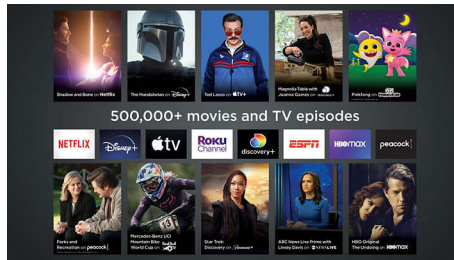

Entertainment and simple home

Quickly access your cable box, satellite, HDTV antenna, and favorite streaming channels all from your home screen.

Works with Apple AirPlay

Effortlessly stream videos, photos, music, and more from your Apple device to your TV with AirPlay.

4K HDR10 and HLG HDR

Experience extraordinary picture quality with UHD resolution, combined with HDR for sharp contrast and unbelievably vivid colors.

500,000+ movies & TV episodes

Get more from your TV. Choose from a large selection of entertainment across popular streaming services.