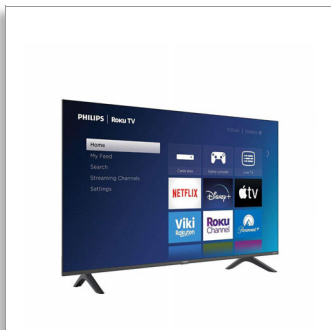

Philips Roku
6600 series LED LCD TV

50" class
4K UHD 2160p
HDR / 120PMR
Bezel-Less Design

50PUL6673

Elegant Smart TV made easy

4K Ultra HD RokuTV

Philips Roku TV is smart TV made simple. Get what you want to watch with a simple home screen, easy-to-use remote, and automatic software updates. With an elegant design and beautiful display, experience a whole new level of entertainment.

Upgrade your viewing experience

- 4K High-Definition Resolution for ultra-sharp images
- Perfect Motion Rate (PMR) 120 for smooth motion sharpness
- Elegant stand and 3-sided borderless design

PHILIPS

ROKU TV

6600 series LED LCD TV
50" class 4K UHD 2160p, HDR / 120PMR, Bezel-Less Design

Highlights

Sleek borderless design

With an elegant stand and 3-sided borderless display, enhance the look of any room with this sleek TV.

Free Roku mobile app

Free Roku mobile app with easy search, control, and more

Specifications

Picture/Display

- Aspect ratio: Widescreen(16:9)
- Contrast ratio (typical): 5000:1
- Response time (typical): 8.0 ms
- Diagonal screen size (inch): 50 inch
- Diagonal screen size (metric): 127.0 cm
- Backlight: LED
- Panel resolution: 3840x2160p
- Picture enhancement: Dynamic contrast, 120 PMR, HDR10, HLG
- Visible screen diagonal (inch): 49.5 inch
- Display screen type: LCD UltraHD Display
- Viewing angle: 178° (H) / 178° (V)