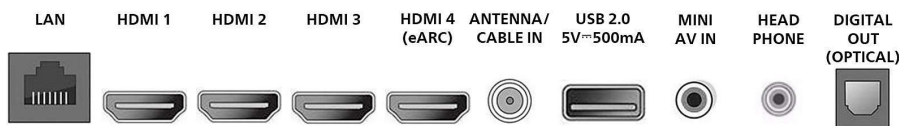

Multimedia Applications

- Multimedia connections: USB Storage Device
- Playback Formats: AAC (.MKV, .MP4, .MOV), AC3/ EAC3 (.MKV, .MP4, .MOV, .AC3), GIF (non-animated), H.264/AVC (.MKV, .MP4, .MOV), JPG, MP3(.MP3, .MKV), PCM (.WAV, .MKV, .MP4, .MOV), PNG, H.265/HEVC

Tuner/Reception/Transmission

- TV system: ATSC, NTSC
- Video Playback: NTSC
- Tuner bands: UHF, VHF
- Aerial input: 75 ohm F-type

Connectivity

- Wireless connection: Wireless LAN (802.11ac)
- HDMI features: 4K, eARC/ARC (HDMI 4)
- EasyLink (HDMI-CEC): One touch play, Power status, System info (menu language), System audio control, System standby
- USB 2.0 inputs: 1
- HDMI inputs: 4
- Other inputs: CVBS+Audio L/R in, Digital audio out (optical), Ethernet, Headphone out
- Audio Output - Digital: Optical (TOSLINK)

Power

- Power consumption: 125 W
- Standby power consumption: < 0.5 W
- Ambient temperature: 5°C to 40°C (41°F to 104°F)
- Main power: 120V/60Hz

Dimensions

- Wall mount compatible: 300 x 300 mm
- Set dimensions (W x H x D): 43.8 x 25.4 x 3.5 inch
- Product weight: 19.51 lb
- Set dimensions with stand (W x H x D): 43.8 x 27.9 x 11.2 inch
- Box dimensions (W x H x D): 49.2 x 29.9 x 5.7 inch
- Weight incl. packaging: 26.89 lb
- Product weight with stand: 19.84 lb
- Stand width: 36.77 inch

Accessories

- Included: Batteries for remote control, Quick start guide, Remote control, Screws, Tabletop stand

Network Services

- TV Operating System: Roku OS

Issue date 2024-01-04

© 2024 Koninklijke Philips N.V.
All Rights reserved.

Version: 6.6.1

Specifications are subject to change without notice.
Trademarks are the property of Koninklijke Philips N.V.
or their respective owners.

UPC: 6 09585 25601 9

www.philips.com

* Roku, Roku TV, the Roku logo, and the purple d-pad design are trademarks of Roku, Inc. All other trademarks and logos herein are the property of their respective owners.

* The terms HDMI and HDMI HighDefinition Multimedia Interface, and the HDMI Logo are trademarks or registered trademarks of HDMI Licensing Administrator, Inc. in the United States and other countries.

* Dolby, Dolby Audio, and the double-D symbol are registered trademarks of Dolby Laboratories Licensing Corporation.

* Apple, Apple Home, AirPlay, HomeKit and Siri are trademarks of Apple Inc., registered in the U.S. and other countries and regions. This Philips Roku TV is compatible with AirPlay 2 and HomeKit, and requires iOS 12.3 or later or macOS 10.14.5 or later.

* Google and Google Home are trademarks of Google LLC. Third party features and services may be subject to change or removal without notice.

* Content resolution is based on TV compatibility and may vary by channel. Channels are subject to change, vary by region, and may require payment. Roku search does not work with all channels.

* Payment required for some channels and content. Channels can change and vary by region.