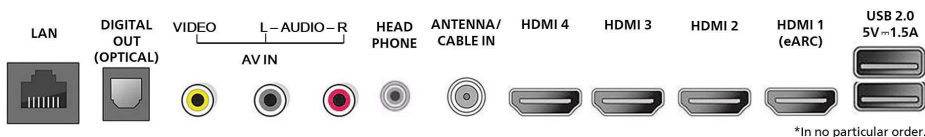

Multimedia Applications

- Multimedia connections: USB Storage Device

Tuner/Reception/Transmission

- TV system: ATSC, NTSC
- Video Playback: NTSC
- Tuner bands: UHF, VHF
- Aerial input: 75 ohm F-type

Connectivity

- Number of HDMI connections: 4
- Wireless connection: Wireless LAN (802.11ac)
- Other connections: Headphone out, Ethernet, CVBS+Audio L/R in
- HDMI features: 4K, Audio Return Channel (HDMI 1)
- EasyLink (HDMI-CEC): One touch play, Power status, System info (menu language), System audio control, System standby
- Audio Output - Digital: Optical
- Number of USB 2.0: 2

Power

- Power consumption: 66 W
- Standby power consumption: $\leq 0.5\text{ W}$
- Ambient temperature: 5°C to 40°C (41°F to 104°F)
- Main power: 120V/60Hz

Dimensions

- Product weight (lb): 14.33 lb
- Box height (inch): 25.0 inch
- Box width (inch): 40.7 inch
- Box depth (inch): 5.8 inch
- Wall mount compatible: 200 x 200 mm
- Set Width (inch): 37.8 inch
- Set Height (inch): 22.1 inch
- Set Depth (inch): 3.5 inch
- Set width (with stand) (inch): 37.8 inch
- Set depth (with stand) (inch): 7.3 inch
- Set height (with stand) (inch): 23.8 inch
- Product weight (+stand) (lb): 14.46 lb
- Weight incl. Packaging (lb): 21.56
- Stand width (inch): 33.7 inch

Accessories

- Included: Quick start guide, Remote control, Batteries for remote control, Tabletop Stand, Screws

Network Services

- TV Operating System: Roku OS

Issue date 2023-12-15

Version: 1.1.1

© 2023 Koninklijke Philips N.V.
All Rights reserved.

Specifications are subject to change without notice.
Trademarks are the property of Koninklijke Philips N.V.
or their respective owners.

www.philips.com

* Roku, Roku TV, the Roku logo, and the purple d-pad design are trademarks of Roku, Inc. All other trademarks and logos herein are the property of their respective owners.

* The terms HDMI and HDMI HighDefinition Multimedia Interface, and the HDMI Logo are trademarks or registered trademarks of HDMI Licensing Administrator, Inc. in the United States and other countries.

* Dolby, Dolby Audio, and the double-D symbol are registered trademarks of Dolby Laboratories Licensing Corporation.

* Apple, Apple Home, AirPlay, HomeKit and Siri are trademarks of Apple Inc., registered in the U.S. and other countries and regions. This Philips Roku TV is compatible with AirPlay 2 and HomeKit, and requires iOS 12.3 or later or macOS 10.14.5 or later.

* Google and Google Home are trademarks of Google LLC. Third party features and services may be subject to change or removal without notice.

* Content resolution is based on TV compatibility and may vary by channel. Channels are subject to change, vary by region, and may require payment. Roku search does not work with all channels.

* Payment required for some channels and content. Channels can change and vary by region.