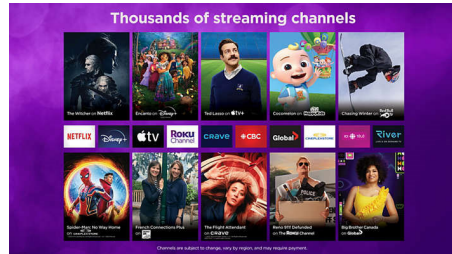

Enlarge your viewing experience

- Dolby Audio for the ultimate movie experience
- 1080p High Definition Resolution for ultra-sharp images

A simple way to watch what you love

- Automatic software updates and easy-to-use remote
- Free content streaming on The Roku Channel
- Fast and easy search that prioritizes free content
- Entertainment for everyone with a simple home screen
- 150,000+ movies & TV episodes

Full HD 1080p display

Experience 1920x1080 Full HD resolution with flicker-free technology for a more brilliant entertainment experience.

Fast and easy search

Search by title, actor or director to see where to stream your favorite shows for free or at the lowest price.

The Roku Channel

Stream hit movies, TV shows, 350+ live channels, family entertainment and more for free.

150,000+ movies & TV episodes

Get more from your TV. Choose from a large selection of entertainment across popular streaming services.

Free Roku mobile app

Free Roku mobile app with easy search, control, and more

Works with voice assistants

Easily control your TV from anywhere in the room with just your voice. Compatible with Siri, Alexa, or Hey Google.