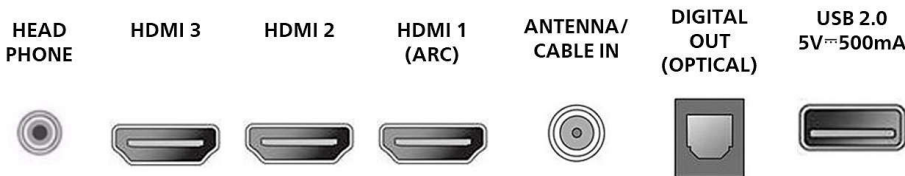

- Number of HDMI connections: 3
- Wireless connection: 802.11n
- Other connections: Headphone out
- HDMI features: Audio Return Channel (HDMI 1)
- EasyLink (HDMI-CEC): One touch play, Power status, System info (menu language), System audio control, System standby
- Audio Output - Digital: Optical
- Number of USB 2.0: 1

Power

- Power consumption: 75 W
- Standby power consumption: < 0.5W
- Ambient temperature: 5°C to 40°C (41°F to 104°F)
- Main power: 120V/60Hz

Dimensions

- Product weight (lb): 13.67 lb
- Box height (inch): 25.7 inch
- Box width (inch): 42.5 inch
- Box depth (inch): 5.5 inch
- Wall mount compatible: 200 x 200 mm
- Set Width (inch): 37.6 inch
- Set Height (inch): 21.9 inch
- Set Depth (inch): 3.4 inch
- Set width (with stand) (inch): 37.6 inch
- Set depth (with stand) (inch): 8.8 inch
- Set height (with stand) (inch): 24 inch
- Product weight (+stand) (lb): 13.89 lb
- Weight incl. Packaging (lb): 19.84
- Stand width (inch): 31.5 inch

Accessories

- Included: Quick start guide, Remote control, Batteries for remote control, Tabletop Stand, Screws

Network Services

- TV Operating System: Roku OS

Issue date 2023-12-15

Version: 1.2.1

© 2023 Koninklijke Philips N.V.
All Rights reserved.