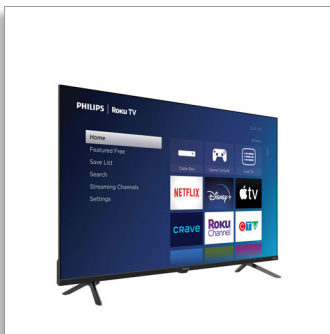

Philips Roku
6000 series LED LCD TV

43" class/pc

Full HD 1080p
Borderless Design
Dolby Audio

43PFL6643

Smart TV made easy

FHD Roku TV

With a simple home screen, easy-to-use remote and automatic software updates, this Philips Roku TV is a smart TV that's simple to use and easy to love.

Enlarge your viewing experience

- Dolby Audio for the ultimate movie experience
- 1080p High Definition Resolution for ultra-sharp images

A simple way to watch what you love

- Automatic software updates and easy-to-use remote
- Free content streaming on The Roku Channel
- Fast and easy search that prioritizes free content
- Entertainment for everyone with a simple home screen
- 150,000+ movies & TV episodes

PHILIPS

ROKU TV

6000 series LED LCD TV
43" class/po Full HD 1080p, Borderless Design, Dolby Audio

43PFL6643/F6

Highlights

Entertainment and simple home

Quickly access your cable box, satellite, HDTV antenna, and favorite streaming channels all from your home screen.