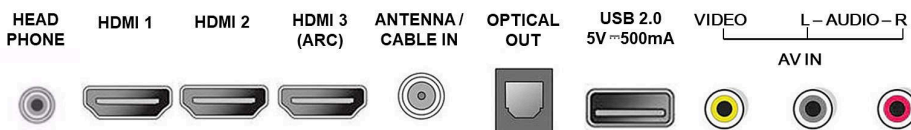

Multimedia: auto slideshow, USB media browser

Multimedia Applications

Multimedia connections: USB Storage Device

Tuner/Reception/Transmission

TV system: ATSC, NTSC
Video Playback: NTSC
Tuner bands: UHF, VHF
Aerial input: 75 ohm F-type

Connectivity

Number of HDMI connections: 3
Wireless connection: 802.11n
Other connections: Headphone out, CVBS+Audio L/R in, Digital audio out (optical)
HDMI features: Audio Return Channel (HDMI 3)
EasyLink (HDMI-CEC): One touch play, Power status, System info (menu language), System audio control, System standby
Audio Output - Digital: Optical (TOSLINK)
Number of USB 2.0: 1

Power

Power consumption: 73 W
Standby power consumption: < 0.5W
Ambient temperature: 5°C to 40°C (41°F to 104°F)
Main power: 120V/60Hz

Dimensions

Product weight (lb): 11.68 lb
Box height (inch): 22.6 inch
Box width (inch): 39.0 inch
Box depth (inch): 4.9 inch
Wall mount compatible: 200 x 200 mm
Set Width (inch): 35.6 inch
Set Height (inch): 20.3 inch
Set Depth (inch): 3.2 inch
Set width (with stand) (inch): 35.6 inch
Set depth (with stand) (inch): 7.1 inch
Set height (with stand) (inch): 22.2 inch
Product weight (+stand) (lb): 11.90 lb
Weight incl. Packaging (lb): 15.96
Stand width (inch): 34.9 inch

Accessories

Included: Quick start guide, Remote control, Batteries for remote control, Tabletop Stand, Screws, AV cable adaptor

Network Services

TV Operating System: Roku OS

* Roku, Roku TV, the Roku logo, and the purple d-pad design are trademarks of Roku, Inc. All other trademarks and logos herein are the property of their respective owners.

* Google and Google Home are trademarks of Google LLC. Third party features and services may be subject to change or removal without notice.

* Apple, Apple Home, AirPlay, HomeKit and Siri are trademarks of Apple Inc., registered in the U.S. and other countries and regions. This Philips Roku TV is compatible with AirPlay 2 and HomeKit, and requires iOS 12.3 or later or macOS 10.14.5 or later.

* Content resolution is based on TV compatibility and may vary by channel. Channels are subject to change, vary by region, and may require payment. Roku search does not work with all channels.

* Payment required for some channels and content. Channels can change and vary by region.

* Dolby, Dolby Audio, and the double-D symbol are registered trademarks of Dolby Laboratories Licensing Corporation.

* The terms HDMI and HDMI HighDefinition Multimedia Interface, and the HDMI Logo are trademarks or registered trademarks of HDMI Licensing Administrator, Inc. in the United States and other countries.