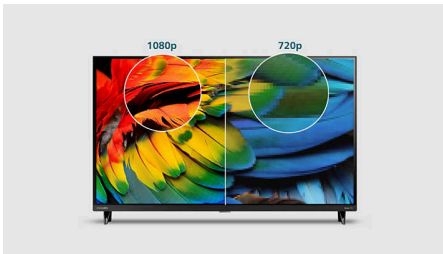

Full HD 1080p display

Experience 1920x1080 Full HD resolution with flicker-free technology for a more brilliant entertainment experience.