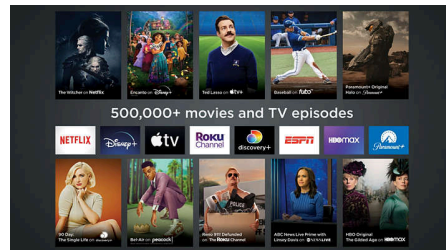

#1 smart TV platform in the US

Get more from your TV. Choose from a large selection of entertainment across popular streaming services.

Free Roku mobile app

Free Roku mobile app with easy search, control, and more