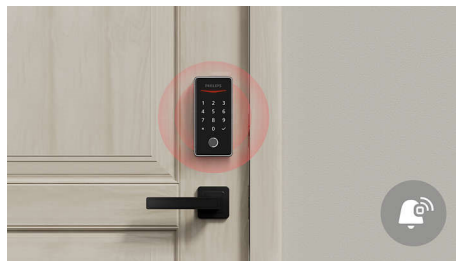

Multiple alert function

This electronic door lock is equipped with a lockout alarm, a low battery alert, away mode for vacations, privacy mode and other security features to ensure the safety of your home at all times. Safer and more secure, Philips electronic deadbolt brings a new smart experience.

DDL210XP5KM0/37