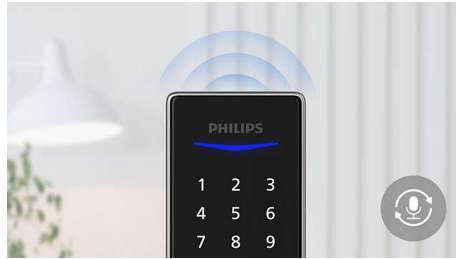

Voice guide

Voice guidance guides you through configuration of the lock without the need for an instruction manual. English, French, and Spanish voice guides are available.