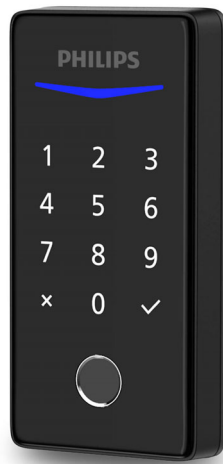

Philips 1000 series  
Electronic deadbolt

## Fingerprint unlock

Keyless  
One-time PIN code  
Easy assembling

DDL210XP5KM0

# Fingerprint access

Instant and accurate identification

Your fingerprint is your key! This lock can record up to 50 fingerprints and 20 PIN codes. You can also share one-time PIN codes easily with your family members and friends, no Bluetooth or Wi-Fi required.

## Lock Capacity

- Fingerprint: Up to 50
- User PIN Code: Up to 20
- One-time PIN Code: Unlimited