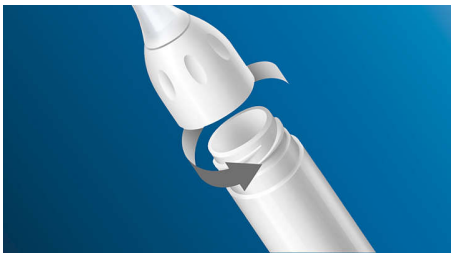

Screw-on brush head system

The Philips Sonicare E-Series brush heads screws-on and off your brush handle for a secure fit and easy maintenance and cleaning.