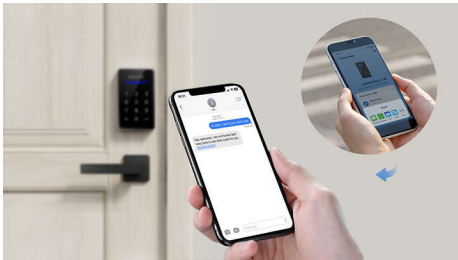

Philips 1000 series
Electronic deadbolt

Keyless

PIN code
One-time PIN code
Easy assembling

DDL210X25KA0

Keyless access

Worry free and convenient

The keyless door lock provides you the option to secure your home without any keys. Unlock your door with just a PIN code. You can also share one-time PIN codes easily with your family members and friends, no Bluetooth or Wi-Fi required.

User-friendly

- Allow you to enter your home easily
- Share one-time PIN code anytime, anywhere
- Lasts up to 1 year
- To assist with setting up your lock

Safety as standard

- Multiple alert function

Dedicated design for perfection

- Modernize your door
- With just a screwdriver

PHILIPS

Electronic deadbolt
Keyless PIN code, One-time PIN code, Easy assembling

Highlights

Keyless entry

This lock stores up to 20 permanent PIN codes. It's much easier to unlock your door with the PIN code than with a key. The key-free lock allows you not to carry keys anymore, and there are no keys to lend or lose. With the auto-lock feature, you don't need to worry about forgetting to lock the door.

Simple sharing

Works with Philips Home Access app to remotely generate a one-time PIN without a Wi-Fi bridge or Bluetooth connection. You can easily share unlimited one-time PIN codes for your home with friends, family members, or anyone you want.