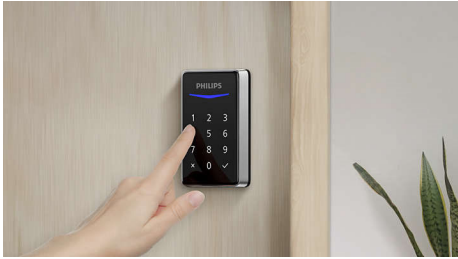

Philips 1000 series
Electronic deadbolt

Keyless

PIN code
One-time PIN code
Easy assembling

DDL210X25KA0

Keyless access

Worry free and convenient

The keyless door lock provides you the option to secure your home without any keys. Unlock your door with just a PIN code. You can also share one-time PIN codes easily with your family members and friends, no Bluetooth or Wi-Fi required.

User-friendly

- Allow you to enter your home easily
- Share one-time PIN code anytime, anywhere
- Lasts up to 1 year
- To assist with setting up your lock

Safety as standard

- Multiple alert function

Dedicated design for perfection

- Modernize your door
- With just a screwdriver

PHILIPS

Electronic deadbolt
Keyless PIN code, One-time PIN code, Easy assembling

Highlights

Keyless entry

This lock stores up to 20 permanent PIN codes. It's much easier to unlock your door with the PIN code than with a key. The key-free lock allows you not to carry keys anymore, and there are no keys to lend or lose. With the auto-lock feature, you don't need to worry about forgetting to lock the door.

Simple sharing

Works with Philips Home Access app to remotely generate a one-time PIN without a Wi-Fi bridge or Bluetooth connection. You can easily share unlimited one-time PIN codes for your home with friends, family members, or anyone you want.