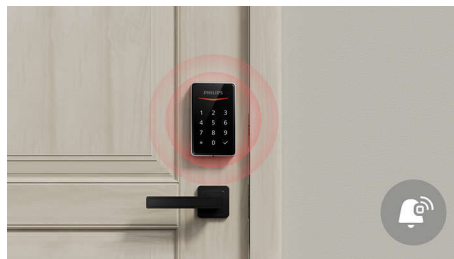

Philips 1000 series
Electronic deadbolt

Keyless

PIN code
One-time PIN code
Easy assembling

DDL210X25KA0

Keyless access

Worry free and convenient

The keyless door lock provides you the option to secure your home without any keys. Unlock your door with just a PIN code. You can also share one-time PIN codes easily with your family members and friends, no Bluetooth or Wi-Fi required.

Voice guide

Voice guidance guides you through configuration of the lock without the need for an instruction manual. English, French, and Spanish voice guides are available.

Multiple alert function

This electronic door lock is equipped with a lockout alarm, a low battery alert, away mode