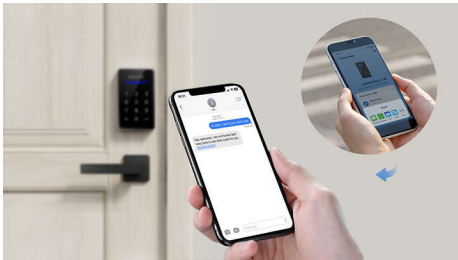

Philips 1000 series
Electronic deadbolt

Keyless

PIN code
One-time PIN code
Easy assembling

DDL210X25KM0

Keyless access

Worry free and convenient

The keyless door lock provides you the option to secure your home without any keys. Unlock your door with just a PIN code. You can also share one-time PIN codes easily with your family members and friends, no Bluetooth or Wi-Fi required.

- Modernize your door
- With just a screwdriver

PHILIPS

Electronic deadbolt
Keyless PIN code, One-time PIN code, Easy assembling

Highlights

Keyless entry

This lock stores up to 20 permanent PIN codes. It's much easier to unlock your door with the PIN code than with a key. The key-free lock allows you not to carry keys anymore, and there are no keys to lend or lose. With the auto-lock feature, you don't need to worry about forgetting to lock the door.

Simple sharing

Works with Philips Home Access app to remotely generate a one-time PIN without a Wi-Fi bridge or Bluetooth connection. You can easily share unlimited one-time PIN codes for your home with friends, family members, or anyone you want.