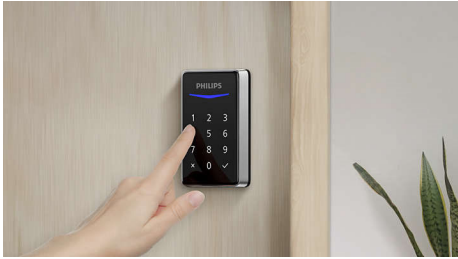

Philips 1000 series
Electronic deadbolt

Keyless

PIN code
One-time PIN code
Easy assembling

DDL210X25KM0

Keyless access

Worry free and convenient

The keyless door lock provides you the option to secure your home without any keys. Unlock your door with just a PIN code. You can also share one-time PIN codes easily with your family members and friends, no Bluetooth or Wi-Fi required.

User-friendly

- Allow you to enter your home easily
- Share one-time PIN code anytime, anywhere
- Lasts up to 1 year
- To assist with setting up your lock

Safety as standard

- Multiple alert function

Dedicated design for perfection

- Modernize your door
- With just a screwdriver

PHILIPS

Electronic deadbolt
Keyless PIN code, One-time PIN code, Easy assembling

Highlights

Keyless entry

This lock stores up to 20 permanent PIN codes. It's much easier to unlock your door with the PIN code than with a key. The key-free lock allows you not to carry keys anymore, and there are no keys to lend or lose. With the auto-lock feature, you don't need to worry about forgetting to lock the door.

Simple sharing

Works with Philips Home Access app to remotely generate a one-time PIN without a Wi-Fi bridge or Bluetooth connection. You can easily share unlimited one-time PIN codes for your home with friends, family members, or anyone you want.