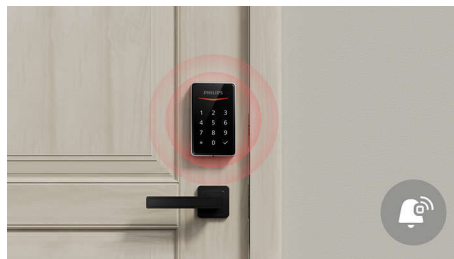

Voice guide

Voice guidance guides you through configuration of the lock without the need for an instruction manual. English, French, and Spanish voice guides are available.

Multiple alert function

This electronic door lock is equipped with a lockout alarm, a low battery alert, away mode