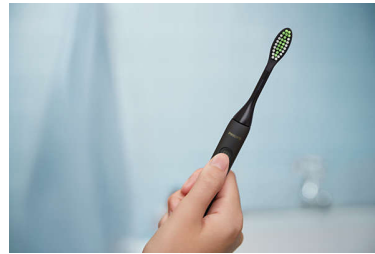

Keep it fresh

Dentists recommend changing your brush head every three months for the best results. Philips One brush heads come in a variety of vibrant colors, so you can update your look as well as your brush head every time.