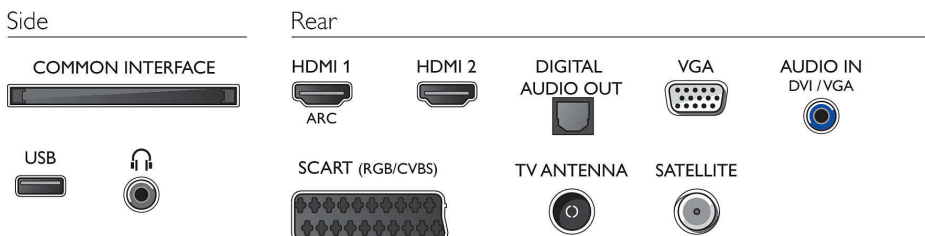

Connections

Issue date 2023-09-20

Version: 4.1.1

EAN: 87 18863 01463 9

© 2023 Koninklijke Philips N.V.
All Rights reserved.

Specifications are subject to change without notice. Trademarks are the property of Koninklijke Philips N.V. or their respective owners.

www.philips.com

* EPG and actual visibility (up to 8 days) is country- and operator-dependent.

* Energy consumption in kWh per year based on the power consumption of the television operating 4 hours per day for 365 days. The actual energy consumption will depend on how the television is used.

* The TV supports DVB reception for 'Free to air' broadcast. Specific DVB operators may not be supported. An up to date list can be found in the FAQ section of the Philips support website. For some operators Conditional Access and subscription are required. Contact your operator for more information.

* (Philips) only compatible with specific Philips player device.

* This television contains lead only in certain parts or components where no technology alternatives exist in accordance with existing exemption clauses under the RoHS Directive.