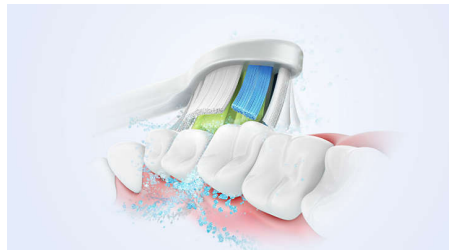

Advanced Sonicare Technology

Powerful bristle vibrations drive microbubbles deep between your teeth and along your gum line for a refreshing experience. You will get two month's worth of manual brushing in just 2 minutes.** 31000 brush strokes per minute gently clean your teeth, break up plaque, and sweep it away for an exceptional daily clean.