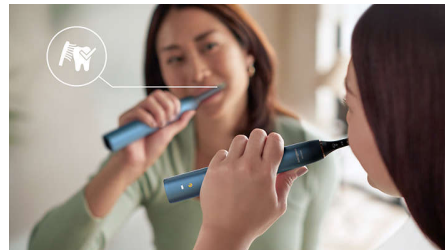

Built-in pressure sensor

You might not notice if you're brushing too hard, but your DiamondClean 9000 will. If you need to ease up, the toothbrush will make a pulsing sound. It's a heads up to let your brush head do the work.