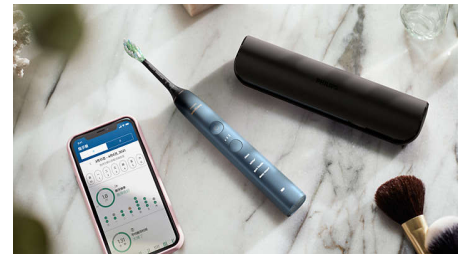

Sonicare app

The DiamondClean 9000 gives you the guidance you need to improve and maintain healthy brushing habits in between dentist checkups. Built-in smart sensors let you know when you're using too much pressure, and by connecting your brushing experience to the Sonicare app, a personalized Progress Report helps you stay on track, to see how much you've improved over time.