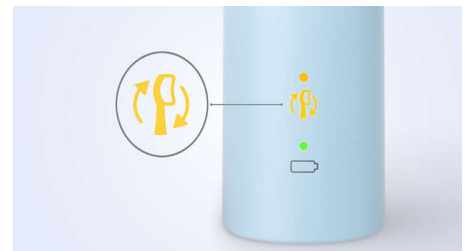

BrushSync replacement reminder

All brush heads wear out over time, so you'll want to keep an eye on yours to make sure you're still getting a great clean. Our BrushSync technology tracks how long you've been using your brush head for, and how hard you've been brushing. The BrushSync replacement reminder on your handle and a short beep gives you a heads up when it's time to replace it.