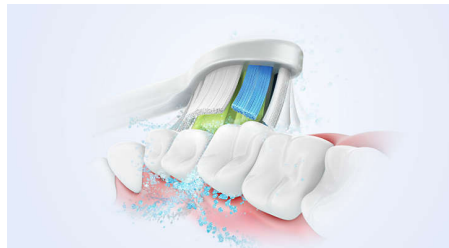

Advanced Sonicare Technology

Powerful bristle vibrations drive microbubbles deep between your teeth and along your gum line for a refreshing experience. You will get two month's worth of manual brushing in just 2 minutes.** 31000 brush strokes per minute gently clean your teeth, break up plaque, and sweep it away for an exceptional daily clean.