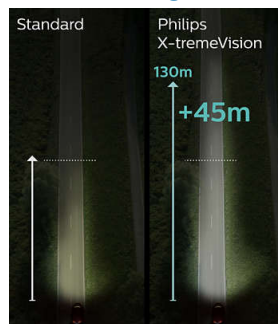

One of the brightest bulbs

With its optimized high-precision fillament geometry, up to 13 bar high pressure gas filling, high precision coating and high quality UV-Quarz glass, Philips X-tremeVision headlights set a new milestone in automotive lighting. They are engineered for the ultimate performance and uncompromising visibility.