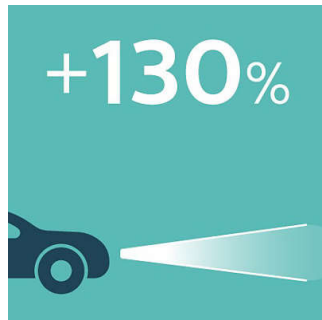

See further, react faster

Perfect illumination is especially important in the distance - usually between 75-100 meters in front of your vehicle. With Philips X-tremeVision car bulbs you can see up to 45 meters further, giving you 2 seconds more reaction time. Philips X-tremeVision boosts your visibility with up to 130% more light on the road. This helps you recognize obstacles and any potential dangers earlier than with any other halogen headlamp.