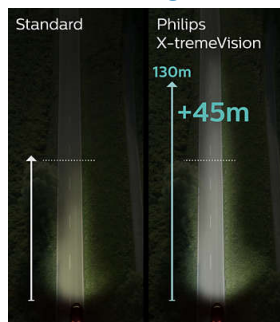

One of the brightest bulbs

With its optimized high-precision filament geometry, up to 13 bar high pressure gas filling, high precision coating and high quality UV-Quarz glass, Philips X-tremeVision headlights set a new milestone in automotive lighting. They are engineered for the ultimate performance and uncompromising visibility.