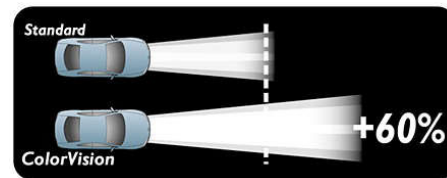

React faster with more light

Increased visibility is proven to help you react faster while driving. With 60% more light, ColorVision increases your visibility by 25 meters compared to standard lamps. Anticipate easier to any obstacles that might come your way.