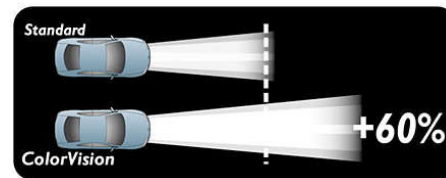

React faster with more light

Increased visibility is proven to help you react faster while driving. With 60% more light, ColorVision increases your visibility by 25 meters compared to standard lamps. Anticipate easier to any obstacles that might come your way.