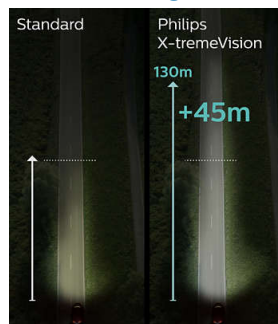

One of the brightest bulbs

With its optimized high-precision filament geometry, up to 13 bar high pressure gas filling, high precision coating and high quality UV-Quarz glass, Philips X-tremeVision headlights set a new milestone in automotive lighting. They are engineered for the ultimate performance and uncompromising visibility.