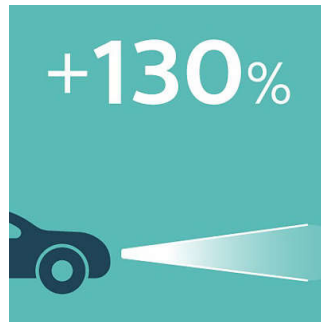

### High amount of light, high performance

- See further and react faster with up to 130% more brightness
- One of the brightest bulbs: ultimate light performance
- The safest, road-legal headlights

## Extra light, extra lifetime

Philips X-tremeVision headlights are made for outstanding performance, producing up to 130% brighter light, without compromising on the lifetime. With up to 450 hours\*, Philips X-tremeVision's lifetime is significantly higher than competitor solutions in the more light category. (\*H4 and H7 tested at 13.2V standard voltage)

## Great contrast drives comfort

The increased color temperature in Philips X-tremeVision headlights (available in H1, H4 and H7) allows your eyes to focus better and perceive contrasts in the far distance. This makes driving after dark a far more comfortable and safe experience.

## See further, react faster

Perfect illumination is especially important in the distance - usually between 75-100 meters in front of your vehicle. With Philips X-tremeVision car bulbs you can see up to 45 meters further, giving you 2 seconds more reaction time. Philips X-tremeVision boosts your visibility with up to 130% more light on the road. This helps you recognize obstacles and any potential dangers earlier than with any other halogen headlamp.