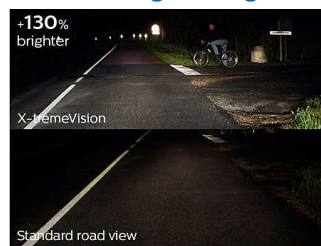

The safest legal car lights

Philips X-tremeVision is by far the safest, easiest and most efficient way to upgrade your car headlights within legal parameters. They are fully ECE certified.

35635928

Specifications

Marketing specifications

- Expected benefits: More light
- Product highlight: Up to 130% more brightness

Product description

- Application: High beam, Low beam
- Base: P14.5s
- Designation: H1 X-tremeVision
- Homologation ECE
- Range: X-tremeVision
- Technology: Halogen
- Type: H1

Lifetime

- Life time: 350h

Light characteristics

- Lumens: 1550 ±15% lm
- Color temperature: 3500 K

Electrical characteristics

- Wattage: 55 W
- Voltage: 12 V

Ordering information

- Order entry: 12258XV+E2
- Ordering code: 35635928

Packaging Data

- Packaging type: E2
- EAN1: 8727900356359
- EAN3: 8727900356366

Packed product information

- Length: 11 cm
- Width: 5.3 cm
- Height: 13.3 cm
- Net weight per piece: 6.0 g
- Pack Quantity: 2
- MOQ (for professionals): 10

Outerpack information

- Height: 13 cm
- Gross weight per piece: 0.44 kg
- Length: 28.6 cm
- Width: 14.1 cm
- Height: 12.0 cm
- Gross weight per piece: 445 g

Issue date 2023-09-14

Version: 1.0.1

© 2023 Koninklijke Philips N.V.
All Rights reserved.

Specifications are subject to change without notice.
Trademarks are the property of Koninklijke Philips N.V.
or their respective owners.

www.philips.com