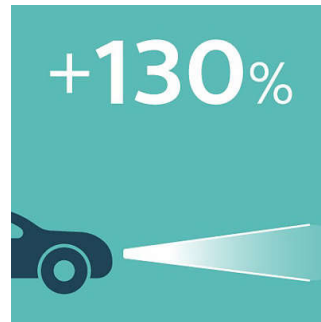

See further, react faster

Perfect illumination is especially important in the distance - usually between 75-100 meters in front of your vehicle. With Philips X-tremeVision car bulbs you can see up to 45 meters further, giving you 2 seconds more reaction time. Philips X-tremeVision boosts your visibility with up to 130% more light on the road. This helps you recognize obstacles and any potential dangers earlier than with any other halogen headlamp.