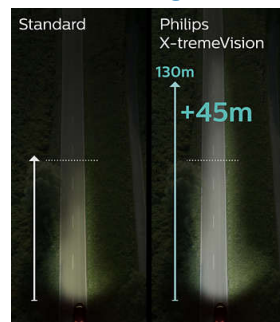

One of the brightest bulbs

With its optimized high-precision filament geometry, up to 13 bar high pressure gas filling, high precision coating and high quality UV-Quarz glass, Philips X-tremeVision headlights set a new milestone in automotive lighting. They are engineered for the ultimate performance and uncompromising visibility.