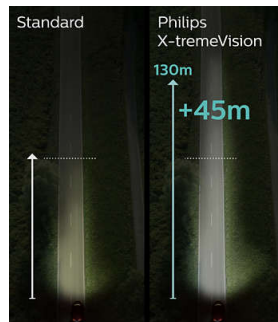

One of the brightest bulbs

With its optimized high-precision filament geometry, up to 13 bar high pressure gas filling, high precision coating and high quality UV-Quarz glass, Philips X-tremeVision headlights set a new milestone in automotive lighting. They are engineered for the ultimate performance and uncompromising visibility.