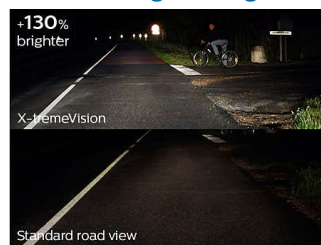

The safest legal car lights

Philips X-tremeVision is by far the safest, easiest and most efficient way to upgrade your car headlights within legal parameters. They are fully ECE certified.

37164230

Specifications

Marketing specifications

- Expected benefits: More light
- Product highlight: Up to 130% brighter light

Product description

- Application: High beam, Low beam
- Base: P14.5s
- Designation: H1 X-tremeVision
- Homologation ECE
- Range: X-tremeVision
- Technology: Halogen
- Type: H1

Lifetime

- Life time: Up to 350h

Light characteristics

- Lumens: 1550 ±15% lm
- Color temperature: 3500K K

Electrical characteristics

- Wattage: 55 W
- Voltage: 12 V

Ordering information

- Order entry: 12258XV+B1
- Ordering code: 37164230

Packaging Data

- Packaging type: B1
- EAN1: 8727900371642
- EAN3: 8727900371659

Packed product information

- Width: 2.6 cm
- Height: 12.9 cm
- Length: 9.5 cm
- Pack Quantity: 1
- MOQ (for professionals): 10

Outerpack information

- Height: 13 cm
- Gross weight per piece: 0.44 kg

Issue date 2023-09-14

Version: 9.0.1

© 2023 Koninklijke Philips N.V.
All Rights reserved.

Specifications are subject to change without notice.
Trademarks are the property of Koninklijke Philips N.V.
or their respective owners.

www.philips.com