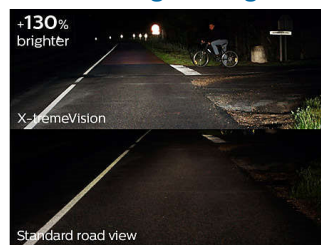

The safest legal car lights

Philips X-tremeVision is by far the safest, easiest and most efficient way to upgrade your car headlights within legal parameters. They are fully ECE certified.

37168030

Specifications

Marketing specifications

- Expected benefits: More light
- Product highlight: Up to 130% brighter light

Product description

- Application: High beam, Low beam
- Base: PX26d
- Designation: H7 X-tremeVision
- Homologation ECE
- Range: X-tremeVision
- Technology: Halogen
- Type: H7

Lifetime

- Life time: Up to 450h

Light characteristics

- Lumens: 1500 ±10% lm
- Color temperature: 3500K K

Electrical characteristics

- Wattage: 55 W
- Voltage: 12 V

Ordering information

- Order entry: 12972XV+B1
- Ordering code: 37168030

Packaging Data

- Packaging type: B1
- EAN1: 8727900371680
- EAN3: 8727900371697

Packed product information

- Length: 9.5 cm
- Width: 3.5 cm
- Height: 12.9 cm
- Net weight per piece: 35.0 g
- Pack Quantity: 1
- MOQ (for professionals): 10

Outerpack information

- Length: 25.5 cm
- Width: 19.0 cm
- Height: 13.0 cm
- Gross weight per piece: 350 g

Issue date 2023-09-14

Version: 10.0.1

© 2023 Koninklijke Philips N.V.
All Rights reserved.

Specifications are subject to change without notice.
Trademarks are the property of Koninklijke Philips N.V.
or their respective owners.

www.philips.com