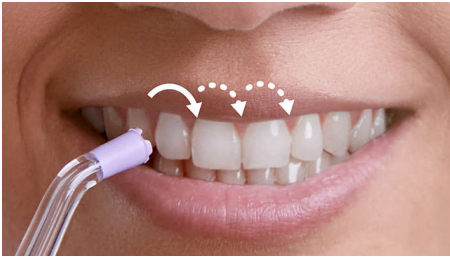

Pulse Wave technology

Gentle pulses of water keep you going and guide you from tooth to tooth in Deep Clean mode, so you get it right every time.