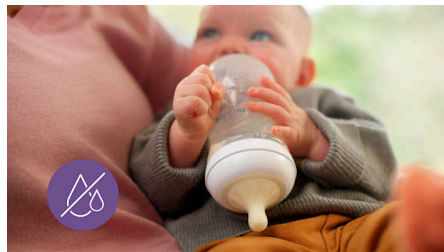

Anti-colic valve

Anti-colic valve is designed to keep air away from baby's tummy during feeding, to help reduce colic and discomfort.

Natural latch on

The wide, soft and flexible nipple is designed to mimic the shape and feel of a breast, helping baby to latch on and feed comfortably.

No-drip nipple

The nipple opening is designed to release milk only when the baby is feeding. So you can confidently avoid milk loss whether at home or on the go.

Simple to use and clean

Wide bottle neck makes filling and cleaning easy. Only a few parts for quick and simple assembly.