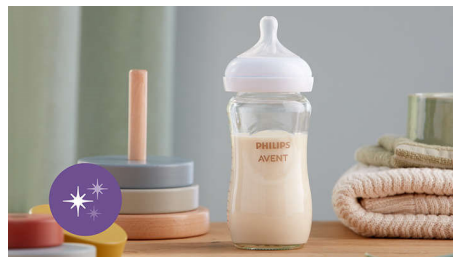

Heat resistant glass

Made of premium quality borosilicate glass, the Philips Avent glass bottle is heat and thermal shock resistant. It can therefore be safely stored in the fridge, warmed, and is also suitable for sterilization.

Find the right nipple flow

Every baby feeds differently, and develops at their own pace. We've designed a range of flow rates so you can find the perfect one for your baby and personalize your bottle. All of the Natural Response Nipples are made of soft silicone.