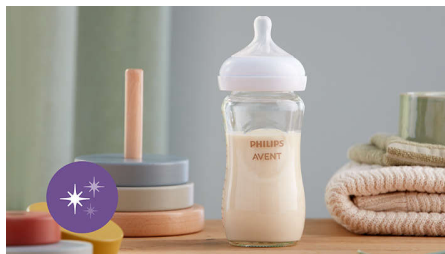

Heat resistant glass

Made of premium quality borosilicate glass, the Philips Avent glass bottle is heat and thermal shock resistant. It can therefore be safely stored in the fridge, warmed, and is also suitable for sterilization.

Find the right nipple flow

Every baby feeds differently, and develops at their own pace. We've designed a range of flow rates so you can find the perfect one for your baby and personalize your bottle. All of the Natural Response Nipples are made of soft silicone.