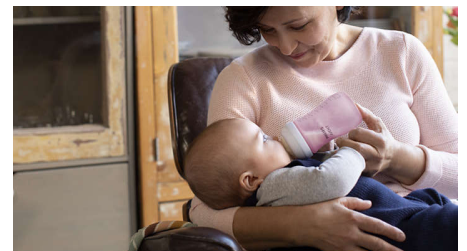

Be patient as baby adjusts

Our new Natural Response Baby Bottles are different from free-flow baby bottles. Just like breastfeeding, it could take a few tries to get it right. That's perfectly natural.