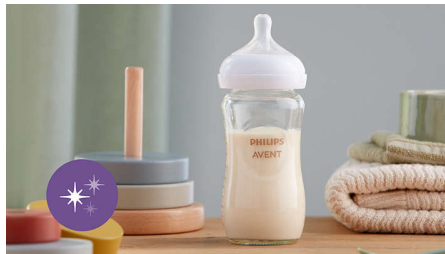

Heat resistant glass

Made of premium quality borosilicate glass, the Philips Avent glass bottle is heat and thermal shock resistant. It can therefore be safely stored in the fridge, warmed, and is also suitable for sterilization.