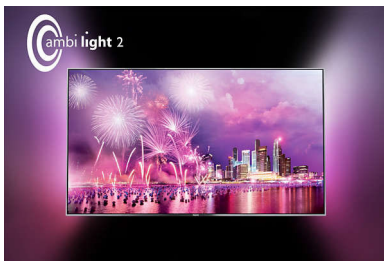

Besonderheiten

Angewinkelter Standfuß

Unser innovativer, neuer Standfuß erweckt die Illusion, dass der Metallstandfuß das Gerät auf beiden Seiten mühelos über dem Tisch schweben lässt. Dadurch entsteht ein Eindruck extremer Leichtigkeit und minimalistischer Eleganz.

Hochwertige Materialien

Ihr Zuhause repräsentiert Ihren Stil. Unsere Designer haben dezente, elegante Farben und Oberflächen mit authentischen, hochwertigen Materialien kombiniert und so ein Fernseherdesign geschaffen, das sich nahtlos in Ihre Einrichtung einfügt.

2-seitiges Ambilight

Sie haben ein Heim geschaffen, das mehr als nur ein Haus ist. Darum sollten Sie sich auch für einen Fernseher entscheiden, der warm und einladend ist. Die einmalige Ambilight-Technologie von Philips lässt Ihren Screen noch weiter und Ihr Fernseherlebnis noch immersiver erscheinen, indem es ein besonders breites Licht von drei Seiten des TV-Bildschirms auf die umgebende Wand abstrahlt. Lebhaftige Farben bewegen sich über den Bildschirm hinaus in Ihr Wohnzimmer, um Ihnen ein begeisterndes, intensives und mitreißendes Fernseherlebnis zu bieten.

4K Ultra HD

Der Ultra HD TV verfügt über die vierfache Auflösung im Vergleich zu einem herkömmlichen Full HD-Fernseher. Mit mehr als 8 Millionen Pixel und unserer einzigartigen Ultra Resolution-Hochskalierungstechnologie erleben Sie verbesserte Bildqualität, unabhängig vom ursprünglichen Inhalt. Genießen Sie schärfere Bilder, mehr Tiefenwirkung, faszinierende Kontraste, fließende, natürliche Bewegungen und fehlerfreie Details.