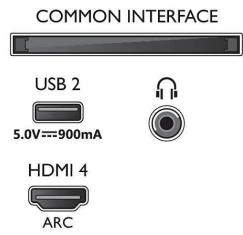

Specifications

Ambilight

- Ambilight Features: Built-in Ambilight+hue, Ambilight Music, Game Mode, Wall colour adaptive, Lounge mode, AmbiWakeup, AmbiSleep, Philips Wireless Home Speakers, Ambilight Aurora, Ambilight Boot-Up Animation
- Ambilight Version: 3 sided

Picture/Display

- Diagonal screen size (metric): 126 cm
- Display: 4K Ultra HD LED

- Panel resolution: 3840 x 2160
- Native refresh rate: 120 Hz
- Picture engine: P5 Perfect Picture Engine
- Picture enhancement: Micro Dimming Pro, Dolby Vision, HDR10+, Film-maker mode, Natural Motion, Wide Colour Gamut 90% DCI/P3, CalMAN Ready
- Diagonal screen size (inch): 50 inch

Display input resolution

- Resolution-Refresh rate: 576 p - 50 Hz, 640 x 480

- 60 Hz, 720 p - 50 Hz, 60 Hz, 2560 x 1440 - 60 Hz, 120 Hz, 1920 x 1080 p - 24 Hz, 25 Hz, 30 Hz, 50 Hz, 3840 x 2160 p - 24 Hz, 25 Hz, 30 Hz, 50 Hz, 60 Hz, 100 Hz, 120 Hz.

Tuner/Reception/Transmission

- Digital TV: DVB-T/T2/T2-HD/C/S/S2
- TV Programme guide*: 8-day Electronic Programme Guide
- Signal strength indication

Connections

Side