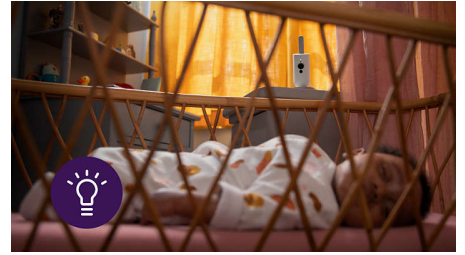

See and hear your little one at home and away with the Philips Avent Baby Monitor+ app. Using Wi-Fi or mobile Internet you can monitor and soothe from anywhere.

Baby unit with full HD

The baby unit uses a full HD camera with night vision and digital zoom, bringing clear pictures of your little one's room day and night.

Give your little one's room a comforting glow with the baby unit's integrated ambient nightlight. Turn it on and off or adjust its glow from the parent unit and the Baby Monitor+ app.

True talk back

No more walkie-talkies! Our baby monitor only uses true talk back, so with the push of a button, you and your baby can hear each other sing, soothe or giggle without interruption.