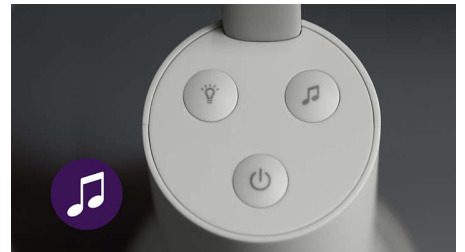

Soothing sounds

Choose between 15 soothing tracks from garden birdsong and night-time nature, to lullabies including Rock-a-Bye Baby. And record your own to play back on demand. After all, what is better than the sound of a parent's voice?