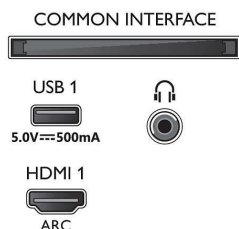

Power

- Mains power: AC 220 - 240 V 50/60 Hz
- Standby power consumption: 0.3 W
- Power Saving Features: Auto switch-off timer, Picture mute (for radio), Eco mode, Light sensor

Accessories

- Included accessories: Remote Control, 2 x AAA Batteries, Tabletop stand, Power cord, Quick start guide, Legal and safety brochure

Design

- Colours of TV: Matt black bezel
- Stand design: Black peak sticks

Dimensions

- Set Width: 1115.6 mm
- Set Height: 644.7 mm
- Set Depth: 81.6 mm
- Product weight: 12.1 kg
- Set width (with stand): 1115.6 mm
- Set height (with stand): 672.9 mm
- Set depth (with stand): 255.8 mm
- Product weight (+stand): 12.2 kg
- Box width: 1240.0 mm
- Box height: 785.0 mm
- Box depth: 150.0 mm
- Weight incl. Packaging: 15.4 kg
- Stand width: 732.0 mm
- Stand height: 27.0 mm
- Stand depth: 255.8 mm
- Wall-mount compatible: 200 x 300 mm

Connections

Side

Bottom

Issue date 2023-08-30

Version: 4.4.1

EAN: 87 18863 03476 7

© 2023 Koninklijke Philips N.V.
All Rights reserved.

Specifications are subject to change without notice.
Trademarks are the property of Koninklijke Philips N.V.
or their respective owners.