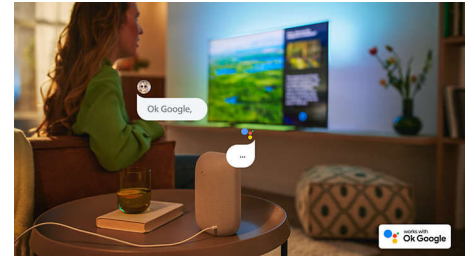

Slim, attractive design.

Looking for a TV that fits with your room? The virtually bezel-free screen of this 4K smart TV goes with just about any interior, and the slim, matt-black feet make it seem as if the screen is floating. Our packaging and inserts use recycled cardboard and paper.

Great for gaming.

Your Philips TV lets you get the best from your console, with fast gameplay and smooth graphics. HDMI connectivity with VRR is supported and a low-latency setting activates automatically when you turn on your console. Ambilight's gaming mode makes the thrills feel bigger.

Android TV

Your Philips Android TV gives you the content you want—when you want it. You can customise the home screen to display your favourite apps, making it simple to start streaming the movies and shows you love. Or pick up where you left off.

AI voice control

You can use your voice to control your Philips Android TV via any speaker that has Google Assistant, or via an Android TV remote app. Want to find apps, stream content or play games? Just ask.