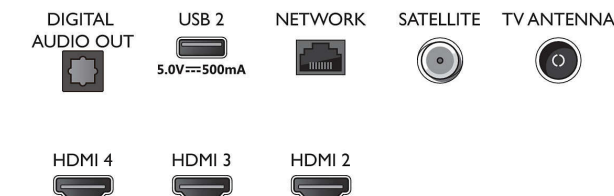

Power

- Mains power: AC 220 - 240 V 50/60 Hz
- Standby power consumption: 0.3 W
- Power Saving Features: Auto switch-off timer, Picture mute (for radio), Eco mode, Light sensor

Accessories

- Included accessories: Remote Control, 2 x AAA Batteries, Tabletop stand, Power cord, Quick start guide, Legal and safety brochure

Design

- Colours of TV: Matt black bezel
- Stand design: Black peak sticks

Dimensions

- Set Width: 1115.6 mm
- Set Height: 644.7 mm
- Set Depth: 81.6 mm
- Product weight: 12.1 kg
- Set width (with stand): 1115.6 mm
- Set height (with stand): 672.9 mm
- Set depth (with stand): 255.8 mm
- Product weight (+stand): 12.2 kg
- Box width: 1240.0 mm
- Box height: 785.0 mm
- Box depth: 150.0 mm
- Weight incl. Packaging: 15.4 kg
- Stand width: 732.0 mm
- Stand height: 27.0 mm
- Stand depth: 255.8 mm
- Wall-mount compatible: 200 x 300 mm

Connections

Side

Bottom

Issue date 2023-08-30

Version: 4.4.1

EAN: 87 18863 03476 7

© 2023 Koninklijke Philips N.V.
All Rights reserved.

Specifications are subject to change without notice.
Trademarks are the property of Koninklijke Philips N.V.
or their respective owners.