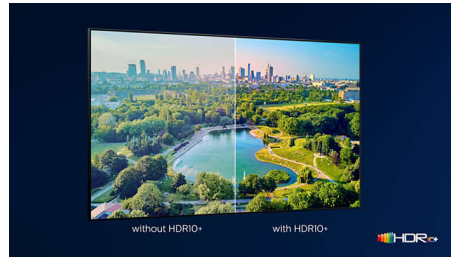

Major HDR formats supported

A Philips 4K UHD OLED TV is compatible with all major HDR formats, including HDR10+ and Dolby Vision. Whether it's a must-watch series or the latest video game, shadows will be deeper. Bright surfaces will shine. Colours will be truer. Motion is incredibly smooth.