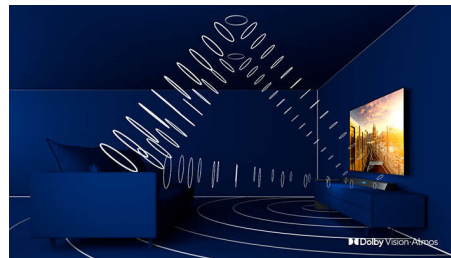

Dolby Vision and Dolby Atmos

Support for Dolby's premium sound and video formats means the HDR content you watch will look—and sound—gloriously real. Whether it's the latest streaming series or a Blu-Ray disc set, you'll enjoy contrast, brightness and colour that reflect the director's original intentions. And hear spacious sound with clarity, detail and depth.

55OLED855/12

Design

Swivel stand. Backlit remote with Muirhead leather.