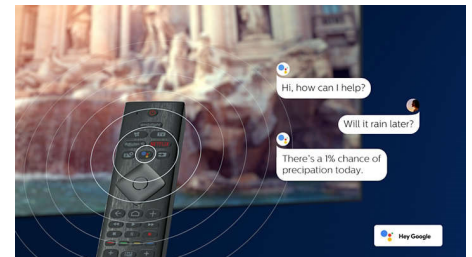

55OLED855/12

Design

Swivel stand. Backlit remote with Muirhead leather.

Android TV

Your Philips Android TV gives you the content you want—when you want it. You can customise the home screen to display your favourite apps, making it simple to start streaming the movies and shows you love. Or pick up where you left off.

Voice assistant

Control your Philips Android TV with your voice. Want to play a game, watch Netflix or find content and apps in the Google Play store? Just tell your TV. You can even command all Google Assistant-compatible smart home devices, like dimming the lights and setting the thermostat on movie night. Without leaving the sofa. The days of searching for the TV remote are over. Now you can use your voice to control your Philips smart TV via Alexa-enabled devices, like Amazon Echo. Turn your TV on, change the channel, switch to your gaming console and more with Alexa.