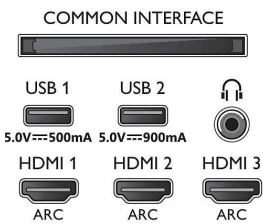

Picture/Display

- Aspect ratio: 16:9
- Diagonal screen size (inch): 55 inch
- Diagonal screen size (metric): 139 cm
- Display: 4K Ultra HD OLED
- Panel resolution: 3840 x 2160

- Picture engine: P5 AI Perfect Picture Engine
- Picture enhancement: Ultra Resolution, Wide Colour Gamut 99% DCI/P3, Dolby Vision, HDR10+, Perfect Natural Motion, 5700 PPI
- Diagonal screen size (inch): 55 inch

Supported Display Resolution

- Computer inputs on all HDMI: HDR supported, HDR10+/HLG, HDR supported, HDR10/HLG, up to 4K UHD 3840 x 2160@120Hz
- Video inputs on all HDMI: HDR supported, HDR10/HLG (Hybrid Log Gamma), HDR10+/

Dolby Vision, up to 4K UHD 3840 x 2160@120Hz

Tuner/Reception/Transmission

- Digital TV: DVB-T/T2/T2-HD/C/S/S2
- Video Playback: PAL, SECAM
- MPEG Support: MPEG2, MPEG4
- TV Programme guide*: 8-day Electronic Programme Guide
- Signal strength indication
- Teletext: 1000 page Hypertext
- HEVC support

Connections

Side

Bottom

4K UHD OLED Android TV

139 cm (55") Ambilight TV Major HDR formats supported, P5 AI Perfect Picture Engine, Android TV/AI voice control

Specifications

Android TV

- OS: Android TV™ 9 (Pie)
- Pre-installed apps: Google Play Movies*, Google Play Music*, Google Search, YouTube, Amazon instant video, BBC iPlayer, Netflix
- Memory size (Flash): 16 GB*