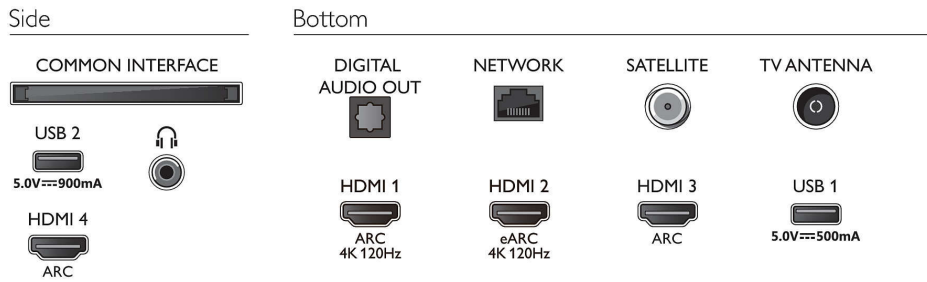

Specifications

Ambilight

- Ambilight Features: Built-in Ambilight+hue, Ambilight Music, Game Mode, Wall colour adaptive, Lounge mode, AmbiWakeup, AmbiSleep, Philips Wireless Home Speakers, Ambilight Aurora, Ambilight Boot-Up Animation
- Ambilight Version: 3 sided

Picture/Display

- Diagonal screen size (metric): 139 cm
- Display: 4K Ultra HD LED

- Panel resolution: 3840 x 2160
- Native refresh rate: 120 Hz
- Picture engine: P5 Perfect Picture Engine
- Picture enhancement: Micro Dimming Pro, HDR10+, Dolby Vision, Film-maker mode, Natural Motion, Wide Colour Gamut 90% DCI/P3, CalMAN Ready
- Diagonal screen size (inch): 55 inch

Display input resolution

- Resolution-Refresh rate: 576 p - 50 Hz, 640 x 480

- 60 Hz, 720 p - 50 Hz, 60 Hz, 2560 x 1440 - 60 Hz, 120 Hz, 1920 x 1080 p - 24 Hz, 25 Hz, 30 Hz, 50 Hz, 3840 x 2160 p - 24 Hz, 25 Hz, 30 Hz, 50 Hz, 60 Hz, 100 Hz, 120 Hz.

Tuner/Reception/Transmission

- Digital TV: DVB-T/T2/T2-HD/C/S/S2
- TV Programme guide*: 8-day Electronic Programme Guide
- Signal strength indication

Connections