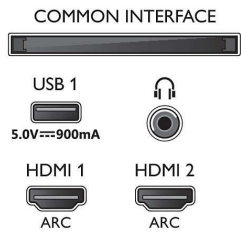

Specifications

Ambilight

- Ambilight Features: Built-in Ambilight+hue, Ambilight Music, Game Mode, Wall colour adaptive, Lounge mode
- Ambilight Version: 3 sided

Picture/Display

- Aspect ratio: 16:9
- Diagonal screen size (inch): 43 inch
- Diagonal screen size (metric): 108 cm
- Display: 4K Ultra HD LED

- Panel resolution: 3840 x 2160
- Picture engine: P5 Perfect Picture Engine
- Picture enhancement: Ultra Resolution, Micro Dimming Pro, 1700 PPI, Dolby Vision, HDR10+
- Diagonal screen size (inch): 43 inch

Supported Display Resolution

- Computer inputs on all HDMI: HDR supported, HDR10/HLG, up to 4K UHD 3840 x 2160 @60 Hz
- Video inputs on all HDMI: up to 4K UHD 3840 x

2160 @60 Hz, HDR supported, HDR10/HLG (Hybrid Log Gamma), HDR10+/Dolby Vision

Tuner/Reception/Transmission

- Digital TV: DVB-T/T2/T2-HD/C/S/S2
- Video Playback: NTSC, PAL, SECAM
- MPEG Support: MPEG2, MPEG4
- TV Programme guide*: 8-day Electronic Programme Guide
- Signal strength indication

Connections

Side