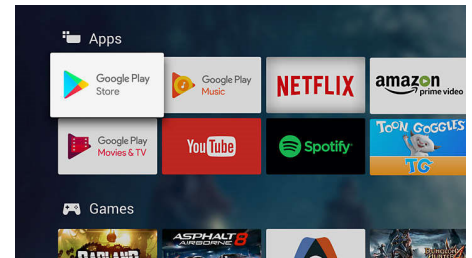

TV Content

Go beyond traditional TV programming with Google Play Store and Philips App Gallery. Experience endless movies, TV, music, apps and games online. More to love.

AI voice control.

Control your Philips Android TV with your voice. Want to play a game, watch Netflix or find content and apps in the Google Play store? Just tell your TV. You can even command all Google Assistant-compatible smart home devices, like dimming the lights and setting the thermostat on movie night. Without leaving the sofa. The days of searching for the TV remote are over. Now you can use your voice to control your Philips smart TV via Alexa-enabled devices, like Amazon Echo. Turn your TV on, change the channel, switch to your gaming console and more with Alexa.