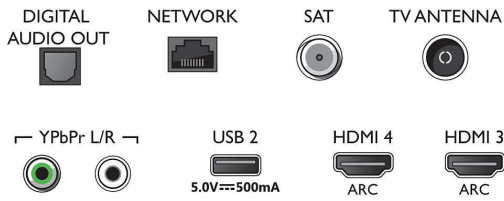

Tuner/Reception/Transmission

- Digital TV: DVB-T/T2/T2-HD/C/S/S2
- Video Playback: NTSC, PAL, SECAM
- MPEG Support: MPEG2, MPEG4
- TV Programme guide*: 8-day Electronic Programme Guide
- Signal strength indication

Connections

Side

Bottom

Specifications

- Teletext: 1000 page Hypertext
- HEVC support

Android TV

- OS: Android TV™ 9 (Pie)
- Pre-installed apps: Google Play Movies*, Google Play Music*, Google Search, YouTube
- Memory size (Flash): 16 GB*