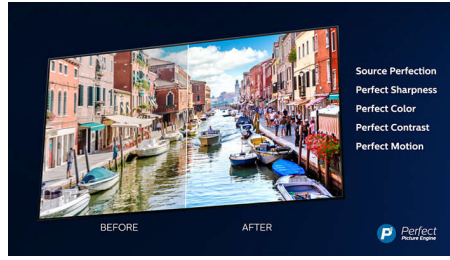

P5 Perfect Picture Engine

The Philips P5 engine delivers a picture as brilliant as the content you love. Details have noticeably more depth. Colours are vivid, while skin tones look natural. Contrast is so crisp you'll feel every detail. Motion is perfectly smooth.