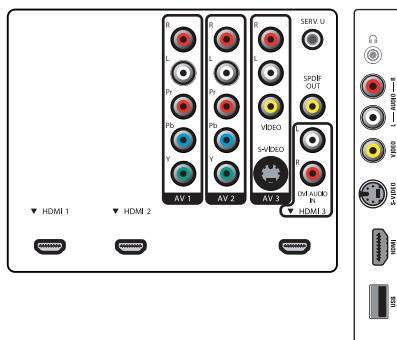

- Remote Control: TV
- Screen Format Adjustments: 4:3, Auto Format, Movie expand 14:9, Movie expand 16:9, Super Zoom, Widescreen, unscanned (1080p dot by dot)

Multimedia Applications

- Multimedia connections: USB memory class device
- Playback Formats: MP3, JPEG Still pictures
- Playback enhancement: Picture slideshow

Tuner/Reception/Transmission

- Aerial Input: 75 ohm F-type
- TV system: ATSC, NTSC
- Video Playback: NTSC
- Cable: Unscrambled Digital Cable -QAM
- Tuner bands: Hyperband, S-Channel, UHF, VHF

Connectivity

- AV 1: Audio L/R in, YPbPr
- AV 2: Audio L/R in, YPbPr
- AV 3: Audio L/R in, CVBS in, S-Video in
- HDMI 1: HDMI v1.3
- HDMI 2: HDMI v1.3
- HDMI 3: Analog audio L/R in, HDMI v1.3
- EasyLink (HDMI-CEC): One touch play, Power status, System info (menu language), System standby
- Front / Side connections: HDMI v1.3, S-video in, CVBS in, Audio L/R in, Headphone Out, USB
- Audio Output - Digital: Coaxial (cinch)

Power

- Ambient temperature: 5 °C to 40 °C
- Mains power: 110-240V, 50-60Hz
- Power consumption: 260 W
- Standby power consumption: < 1 W

Dimensions

- Set dimensions in inch (W x H x D): 40.67 x 26.24 x 3.48 inch
- Set dimensions with stand in inch (W x H x D): 40.67 x 28.41 x 9.92 inch
- Weight incl. Packaging (lb): 64.15
- Product weight (lb): 52.36 (with stand), 42.44 (without stand)
- Box dimensions in inch (W x H x D): 45.67 x 29.88 x 13.11 inch
- VESA wall mount compatible: 400 x 400 mm

Issue date 2012-01-20

Version: 3.0.4

12 NC: 8670 000 47382
UPC: 6 09585 16231 0

© 2012 Koninklijke Philips Electronics N.V.
All Rights reserved.

Specifications are subject to change without notice.
Trademarks are the property of Koninklijke Philips
Electronics N.V. or their respective owners.

www.philips.com

Accessories

- Included accessories: Table top stand, Power cord, Quick start guide, User Manual, Registration card, Remote Control