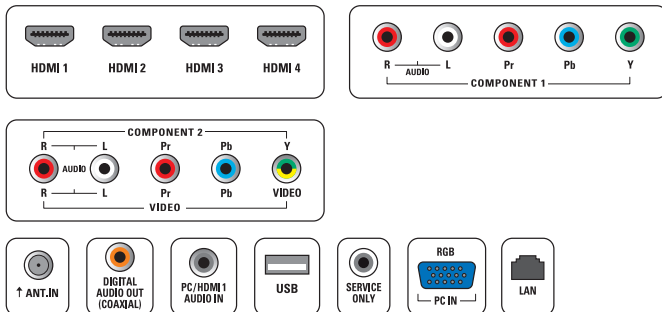

Connectivity

- AV 1: Audio L/R in, YPbPr
- AV 2: Audio L/R in, YPbPr, CVBS in
- Audio Output - Digital: Coaxial (cinch)
- HDMI 1: HDMI
- HDMI 2: HDMI
- HDMI 3: HDMI
- HDMI 4: HDMI
- Other connections: PC Audio in, PC-In VGA, Service connector
- LAN wired: Ethernet
- LAN wireless: IEEE 802.11 b/g/n
- USB: USB
- EasyLink (HDMI-CEC): One touch play, Power status, System info (menu language), System audio control, System standby, Remote control pass-through

Power

- Ambient temperature: 5°C to 35°C (41°F to 95°F)
- Mains power: 120V/60Hz
- Power consumption: 205 W
- Standby power consumption: < 0.1 W

Dimensions

- Set dimensions in inch (W x H x D): 39.06 x 24.41 x 3.15 inch
- Set dimensions with stand in inch (W x H x D):

Accessories

- Included accessories: Tabletop swivel stand, Power cord, Quick start guide, User Manual, Registration card, Remote Control, Batteries for remote control, Warranty certificate, Cable ties, MediaConnect Quick setup guide, USB Wireless LAN adapter