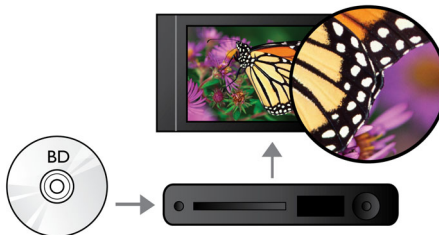

Blu-ray Disc playback

Blu-ray Discs have the capacity to carry high definition data, along with pictures in the 1920 x 1080 resolution that defines full high definition images. Scenes come to life as details leap at you, movements smoothen and images turn crystal clear. Blu-ray also delivers

uncompressed surround sound - so your audio experience becomes unbelievably real. The high storage capacity of Blu-ray Discs also allow a host of interactive possibilities to be built in. Seamless navigation during playback and other exciting features like pop-up menus bring a whole new dimension to home entertainment.