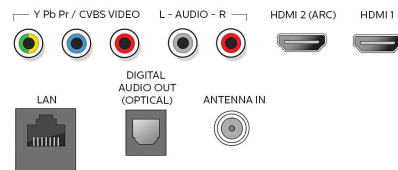

Tuner/Reception/Transmission

- Aerial Input: 75 ohm F-type
- TV system: ATSC, NTSC
- Video Playback: NTSC
- Tuner bands: UHF, VHF

Connectivity

- Other connections: Ethernet, Headphone out, Wireless LAN(Built in)
- EasyLink (HDMI-CEC): One touch play, Power status, System info (menu language), Remote control pass-through, System audio control, System standby
- Audio Output - Digital: Optical (TOSLINK)
- AV 1: Shared audio L/R in, CVBS/YPbPr
- USB: USB
- HDMI 1: Shared audio L/R in, HDMI
- HDMI 2: Shared audio L/R in, HDMI (Audio Return Channel)
- HDMI 3: HDMI, Shared audio L/R in

- Set depth (with stand) (inch): 9.0 inch
- Set height (with stand) (inch): 30.1 inch
- Product weight (+stand) (lb): 24.7 lb
- Weight incl. Packaging (lb): 34.0 lb

Accessories

- Included accessories: Table top stand, Quick start guide, User Manual, Remote Control, Batteries for remote control, Screws
- Power cord: 59.05 inch

Network Services

- Network Features: Chromecast built-in

Connections

Side

Rear

Issue date 2023-12-11

Version: 3.0.1

UPC: 6 09585 25080 2