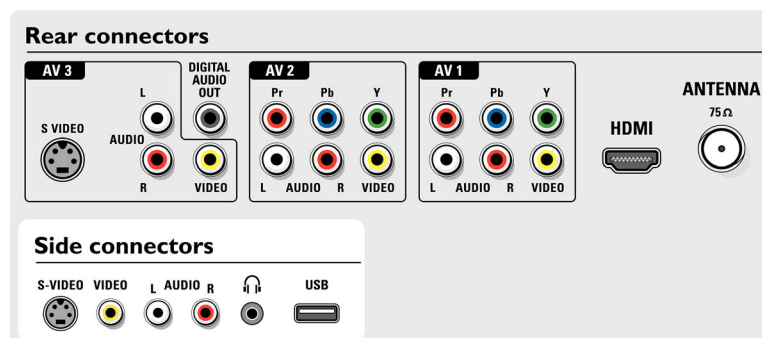

- Aerial Input: 75 ohm F-type
- TV system: ATSC, NTSC
- Video Playback: NTSC
- Cable: Unscrambled Digital Cable QAM

Connectivity

- Other connections: HDMI
- Audio Output - Digital: Coaxial (cinch)
- AV 1: Audio L/R in, CVBS in, YPbPr
- AV 2: Audio L/R in, CVBS, YPbPr
- AV 3: Audio L/R in, CVBS in, S-Video Y/C
- Front / Side connections: Audio L/R in, CVBS in, Headphone Out, S-video in, USB

Power

- Mains power: AC 110 - 120 V +/- 10%
- Power consumption: 175 W
- Standby power consumption: 0.45W
- Ambient temperature: 5 °C to 40 °C

Dimensions

- Product weight (lb): 24 lb
- Box height (inch): 32.48 inch
- Box width (inch): 46.88 inch
- Box depth (inch): 12.99 inch
- Wall mount compatible: 800 x 400 mm
- Set Width (inch): 43.9 inch
- Set Height (inch): 24.3 inch
- Set Depth (inch): 4.1 inch
- Weight incl. Packaging (lb): 33

Accessories

- Included accessories: Table top stand, RF antenna cable

Ambilight

- Ambilight Features: Ambilight 2 Channel, Auto adaptive to video content, Efficient low energy lamp
- Color Settings: Full Multi Color
- Dimming Function: Manual and via Light Sensor
- Preset modes: 4 Active Adaptive modes