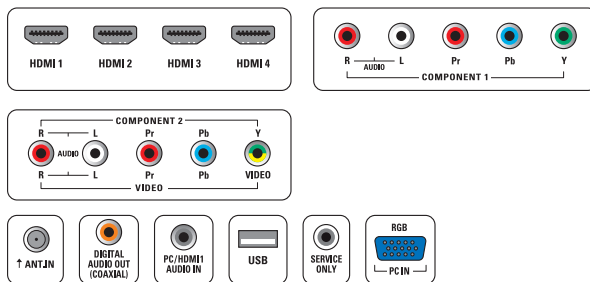

Connectivity

- AV 1: Audio L/R in, YPbPr
- AV 2: Audio L/R in, CVBS in, YPbPr
- Audio Output - Digital: Coaxial (cinch)
- HDMI 1: HDMI
- HDMI 2: HDMI
- HDMI 3: HDMI
- HDMI 4: HDMI
- Other connections: PC-In VGA, Service connector, PC Audio in
- USB: USB
- EasyLink (HDMI-CEC): One touch play, Power status, System info (menu language), Remote control pass-through, System audio control, System standby

Power

- Ambient temperature: 5°C to 35°C (41°F to 95°F)
- Mains power: 120V/60Hz
- Power consumption: 305 W
- Standby power consumption: < 0.1 W

Dimensions

- Set dimensions in inch (W x H x D):

- 52.28 x 32.08 x 3.46 inch
- Set dimensions with stand in inch (W x H x D): 52.28 x 34.37 x 13.39 inch
- Product weight (lb): 61.73
- Product weight (+stand) (lb): 72.75 lb
- Box dimensions in inch (W x H x D): 58.90 x 39.37 x 17.72 inch
- Weight incl. Packaging (lb): 83.78
- VESA wall mount compatible: 400 x 400 mm

Accessories

- Included accessories: Tabletop swivel stand, Power cord, Quick start guide, User Manual, Registration card, Warranty certificate, Remote Control, Batteries for remote control

Issue date 2012-02-03