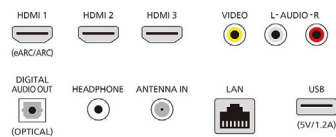

- Multimedia connections: USB Storage Device
- Playback Formats: AAC (.MKV, .MP4, .MOV), AC3/EAC3 (.MKV, .MP4, .MOV, .AC3), ALAC (.MKV, .MP4, .MOV, .M4A), FLAC (.FLAC, .MKV), GIF (non-animated), H.264/AVC (.MKV, .MP4, .MOV), JPG, MP3(.MP3, .MKV), PCM (.WAV, .MKV, .MP4, .MOV), PNG, WMA (.ASF, .WMA, .MKV)

Tuner/Reception/Transmission

- TV system: ATSC, NTSC
- Video Playback: NTSC, ATSC
- Tuner bands: UHF, VHF
- Aerial input: 75 ohm F-type

Connectivity

- Wireless connection: 802.11ac MIMO
- HDMI features: 4K, eARC/ARC (HDMI 1)
- EasyLink (HDMI-CEC): One touch play, Power status, System info (menu language), System audio control, System standby
- USB 2.0 inputs: 1
- HDMI inputs: 3
- Other inputs: CVBS+Audio L/R in, Digital audio out (optical), Ethernet, Headphone out

Power

- Power consumption: 146 W
- Standby power consumption: < 0.5W
- Ambient temperature: 5°C to 40°C (41°F to 104°F)
- Main power: 120V/60Hz

Dimensions

- Wall mount compatible: 400 x 300 mm
- Set dimensions (W x H x D): 57.8 x 33.4 x 3.5 inch
- Product weight: 33.29 lb
- Set dimensions with stand (W x H x D): 57.8 x 35.9 x 10.9 inch
- Box dimensions (W x H x D): 65.2 x 37.6 x 7.3 inch
- Weight incl. packaging: 46.30 lb
- Product weight with stand: 33.73 lb
- Stand width: 50.6 inch

Accessories

- Included: Quick start guide, Remote control, Batteries for remote control, Screws, Tabletop stand

Network Services

- TV Operating System: Roku OS

Connections

Rear

Issue date 2023-12-15

Version: 3.0.2

UPC: 6 09585 25547 0

© 2023 Koninklijke Philips N.V.
All Rights reserved.

Specifications are subject to change without notice.
Trademarks are the property of Koninklijke Philips N.V.
or their respective owners.

www.philips.com

* Roku, Roku TV and the Roku logo are the trademarks or registered trademarks of Roku, Inc. All other trademarks and logos herein are the property of their respective owners.

* Google is a trademark of Google LLC. Amazon, Alexa, Prime Video, and all related logos are trademarks of Amazon.com, Inc. or its affiliates. Third party voice assistant features and services may be subject to change or removal without notice.

* Apple, AirPlay, HomeKit and Siri are trademarks of Apple, Inc., registered in the U.S. and other countries. This Philips Roku TV is compatible with AirPlay 2 and HomeKit, and requires iOS 12.3 or later or macOS 10.14.5 or later.

* Content resolution is based on TV compatibility and may vary by channel. Channels are subject to change, vary by region, and may require payment. Roku search does not work with all channels.

* Payment required for some channels and content. Channels can change and vary by region.