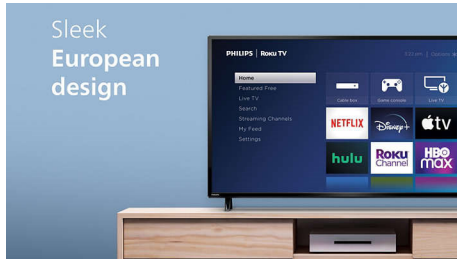

6000 series 4K UltraHD LED Roku TV
65 inch Roku TV 4K UHD 2160p, HDR / 120PMR

Highlights

Sleek European Design

With an elegant open square stand and European design, enhance the look of any room with this sleek TV.