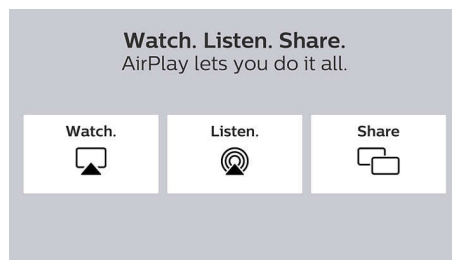

Works with Apple AirPlay

Effortlessly stream videos, photos, music, and more from your Apple device to your TV with AirPlay. Plus mirror the screen from your iPhone, iPad, or Mac to the big screen.*