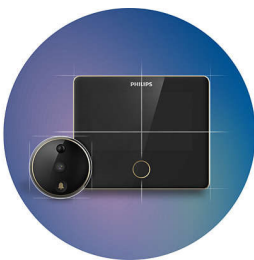

PHILIPS

Smart door viewer

Big wide-angle HD night vision PIR human body detection, Remote intelligent monitoring, Mutual link with smart lock

Highlights

The 170° lens & HD display

170° The 170° lens and 1080P HD display

Features with a monitoring-level 170° lens, the smart door viewer can absorb a high volume of light, together with four bright infrared supplement lights and a professional infrared lampshade, it offers better night vision, even under insufficient lighting environments.

Two-way audio call

Two-way audio call

When you ring the doorbell or press the [call] button on the screen, you can start the real-time audio call with the built-in microphone and speaker. It can offer you a perfect calling experience.

5-inch HD touch screen

5-inch HD touch screen

The 5-inch IPS multi-touch HD screen adopts 2.5D full lamination curved glasses, which make everything look terrific. The interactive design is easy for children and the elderly to operate.