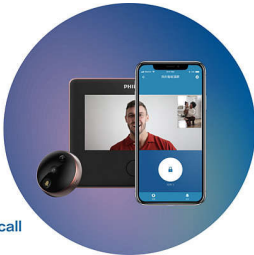

Smarter chip knows more about you

- ARM quad-core processor: Assure stable system
- AI human motion detection:

Smart life never stops here

- Intensive metal body: With anti-prying alarm
- Local & Cloud storage: Allow viewing records via app anytime
- The magnetic stand: Enable easy disassembly and charging
- Big Lithium battery: Up to 90-day standby
- Link with the smart door lock: For much secure assurance

PHILIPS

Smart door viewer

Big wide-angle HD night vision PIR human body detection, Remote intelligent monitoring, Mutual link with smart lock

Highlights

The 170° lens & HD display

170° The 170° lens and 1080P HD display

Features with a monitoring-level 170° lens, the smart door viewer can absorb a high volume of light, together with four bright infrared supplement lights and a professional infrared lampshade, it offers better night vision, even under insufficient lighting environments.

Two-way audio call

Two-way audio call

When you ring the doorbell or press the [call] button on the screen, you can start the real-time audio call with the built-in microphone and speaker. It can offer you a perfect calling experience.