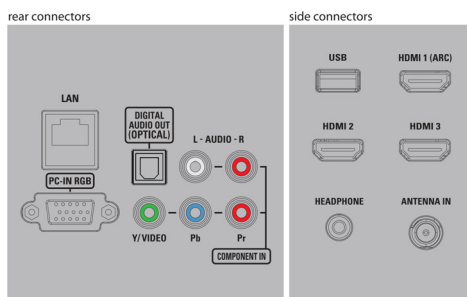

- Aerial Input: 75 ohm F-type
- TV system: ATSC, NTSC
- Video Playback: NTSC
- Tuner bands: UHF, VHF

Connectivity

- AV 1: Shared audio L/R in, CVBS/YPbPr
- Audio Output - Digital: Optical (TOSLINK)
- Other connections: Ethernet, Headphone out, PC-In VGA, Wi-Fi(built-in)
- USB: USB
- HDMI 1: HDMI, Shared audio L/R in
- HDMI 2: HDMI, Shared audio L/R in
- HDMI 3: HDMI, Shared audio L/R in
- EasyLink (HDMI-CEC): One touch play, Power status, System info (menu language), Remote control pass-through, System audio control, System standby

Power

- Ambient temperature: 5°C to 40°C (41°F to 104°F)
- Mains power: 120V/60Hz

- Power consumption: 359 W
- Standby power consumption: < 0.5W

Dimensions

- Set dimensions in inch (W x H x D): 66.9 x 33.9 x 5.8 inch
- Product weight (lb): 106.5 lb
- Set dimensions with stand in inch (W x H x D): 66.9 x 35.7 x 11.5 inch
- Product weight (+stand) (lb): 110.7 lb
- Box dimensions in inch (W x H x D): 70.8 x 38.9 x 11.0 inch
- Weight incl. Packaging (lb): 125.3
- VESA wall mount compatible: 400 x 200 mm

Accessories

- Included accessories: Table top stand, Quick start guide, User Manual, Remote Control, Batteries for remote control
- Power cord: 59.05 inch

Network Services

- NetTV Apps: Netflix, Pandora, Portico, Vudu, YouTube
- Network Features: Miracast