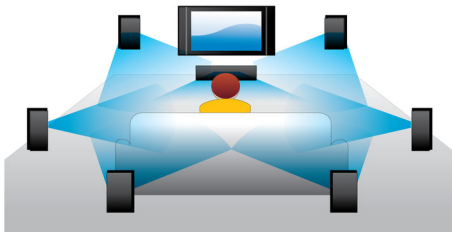

PHILIPS

Blu-ray Disc/ DVD player
3D playback

BDP2985/F7

Highlights

Blu-ray 3D Disc playback

Full HD 3D provides the illusion of depth for a heightened, realistic cinema viewing experience at home. Separate images for the left and right eyes are recorded in 1920 x 1080 full HD quality and alternately played on screen at a high speed. By watching these images through special glasses that are timed to open and close the left and right lenses in synchronization with the alternating images, the full-HD 3D viewing experience is created.

Dolby TrueHD

Dolby TrueHD deliver the finest sound from your Blu-ray Discs. Audio reproduced is virtually indistinguishable from the studio master, so you hear what the creators intended for you to hear. Dolby TrueHD complete your high definition entertainment experience.